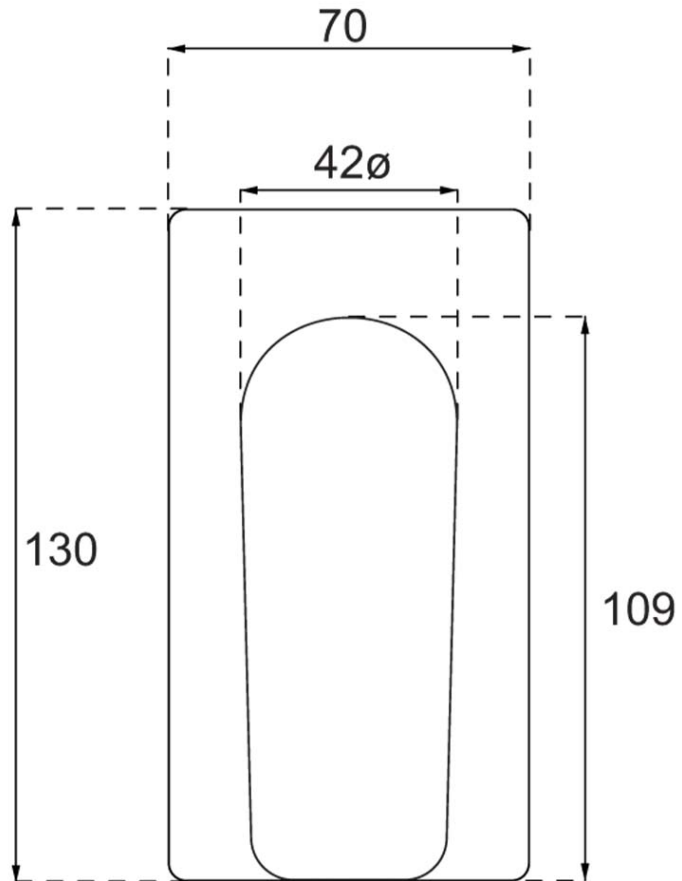

# O.Novo Style Rectangular Shower Mixer Trim

Brushed Nickel

**Product Image**

**Product Details**

<b>Code:</b>	<b>1168080B</b>
Brand:	Villeroy & Boch
Range:	O.Novo Style
Warranty:	15 Years*
WELS:	N/A

**Additional Features**

**Technical Specification**

**Required Product**

ColourChoice 7413300

**Recommended Products**

**Additional Notes**

- 35mm Ceramic Cartridge
- Compact rectangular plate

**Installation Instructions**

- \* NOT COMPATIBLE WITH UNIVERSAL BODY
- \* ONLY USE COLOURCHOICE BODY 7413300

\*Please visit [argentaust.com.au/warranty](http://argentaust.com.au/warranty) to view the full warranty

Note: All dimensions are in millimetres and are subject to normal manufacturing variations. Always use the physical product measurements for cut-outs and rough-ins as the technical details shown may differ from the actual product. Use acetic cured silicone sealant. Do not use epoxy type adhesives. Clean with damp cloth. Do not use abrasive cleaners, liquids or pastes.