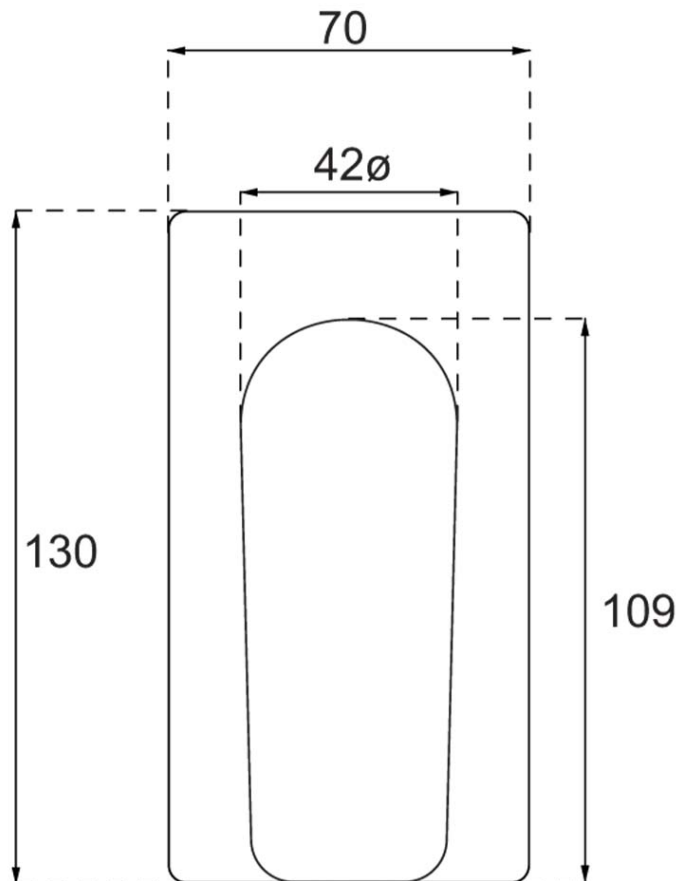

Additional Features **Technical Specification**

Required Product
ColourChoice 7413300

Recommended Products

Additional Notes

- 35mm Ceramic Cartridge
- Compact rectangular plate

Installation Instructions

- NOT COMPATABLE WITH UNIVERSAL BODY
- ONLY USE COLOURCHOICE BODY 7413300