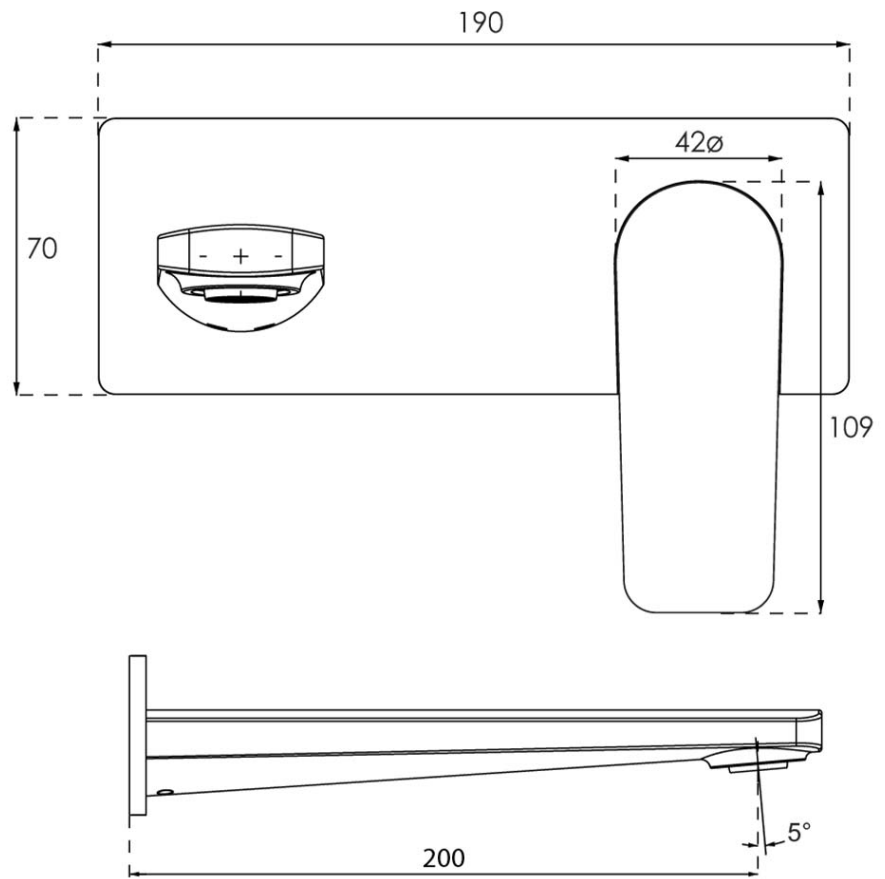

Additional Features **Technical Specification**

Required Product
ColourChoice 8733500

Recommended Products

Additional Notes

- Lead Free
- 115mm Centres
- 35mm Ceramic Cartridge
- Spout Can Be Positioned On The Left Hand Side Of The Mixer Only
- Use as a Bath Mixer By Changing To The Full Flow Aerator Provided In The Box

Installation Instructions

- NOT COMPATIBLE WITH UNIVERSAL BODY
- ONLY USE COLOURCHOICE BODY 8733500