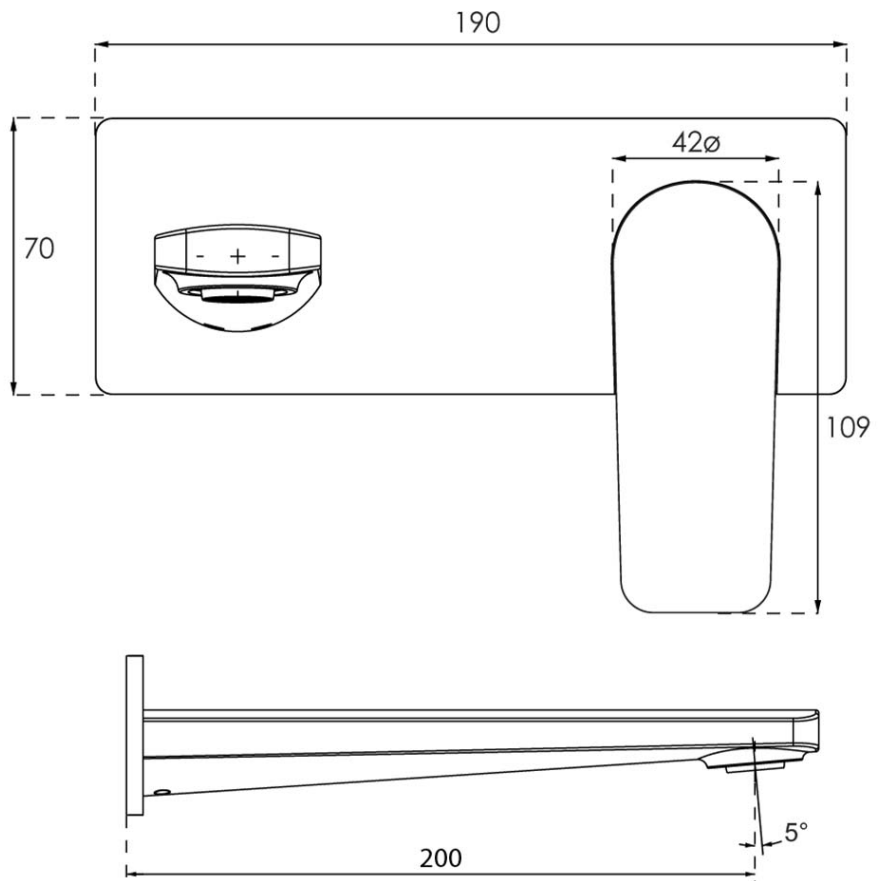

Additional Features **Technical Specification**

Required Product
ColourChoice 8733500

Recommended Products

Additional Notes

- Lead Free
- 115mm Centres
- 35mm Ceramic Cartridge
- Spout Can Be Positioned On The Left Hand Side Of The Mixer Only
- Use as a Bath Mixer By Changing To The Full Flow Aerator Provided In The Box

Installation Instructions

* NOT COMPATIBLE WITH UNIVERSAL BODY
* ONLY USE COLOURCHOICE BODY 8733500