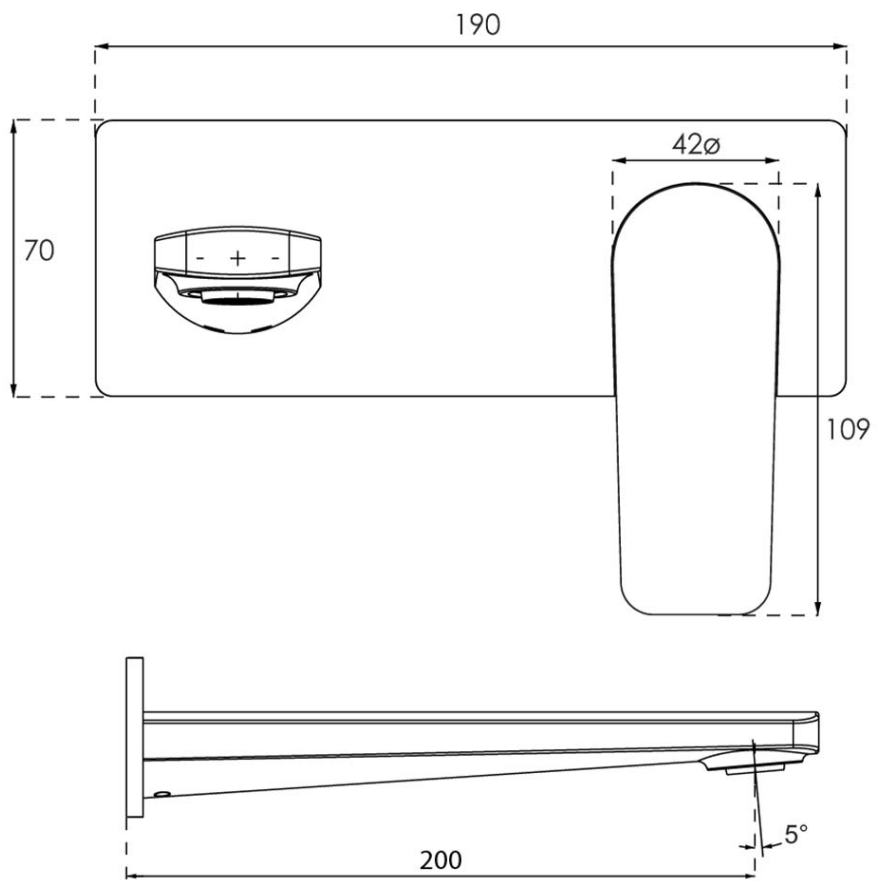

Technical Specification

*Please visit argentaust.com.au/warranty to view the full warranty

Note: All dimensions are in millimetres and are subject to normal manufacturing variations. Always use the physical product measurements for cut-outs and rough-ins as the technical details shown may differ from the actual product. Use acetic cured silicone sealant. Do not use epoxy type adhesives. Clean with damp cloth. Do not use abrasive cleaners, liquids or pastes.