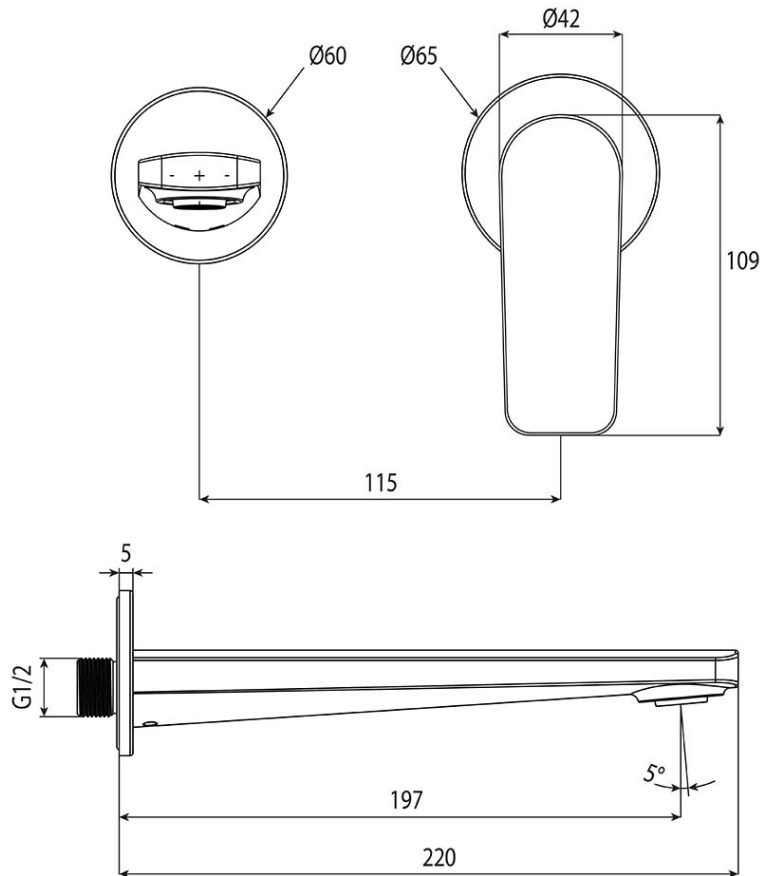

O.Novo Style Wall Mounted Basin Trim

Product Image **Product Details**

Code: 1164561B
Brand: Villeroy & Boch
Range: O.Novo Style
Warranty: 15 Years*
WELS: 5 Star 5 LPM, Reg #: T43585

Additional Features **Technical Specification**

Required Product
 ColourChoice 8733500

Recommended Products

Additional Notes

- Lead Free
- 115mm Centres
- 35mm Ceramic Cartridge
- Spout Can Be Positioned On The Left Hand Side Of The Mixer Only
- Use as a Bath Mixer By Changing To The Full Flow Aerator Provided In The Box

Installation Instructions

* NOT COMPATIBLE WITH UNIVERSAL BODY
 * ONLY USE COLOURCHOICE BODY 8733500

*Please visit argentaust.com.au/warranty to view the full warranty

Note: All dimensions are in millimetres and are subject to normal manufacturing variations. Always use the physical product measurements for cut-outs and rough-ins as the technical details shown may differ from the actual product. Use acetic cured silicone sealant. Do not use epoxy type adhesives. Clean with damp cloth. Do not use abrasive cleaners, liquids or pastes.

ColourChoice Wall Mounted Basin Mixer Body 35mm

Product Image

Product Details

Code:	8733500
Brand:	Villeroy & Boch
Range:	ColourChoice
Warranty:	15 Years*
WELS:	N/A

Additional Features

Technical Specification