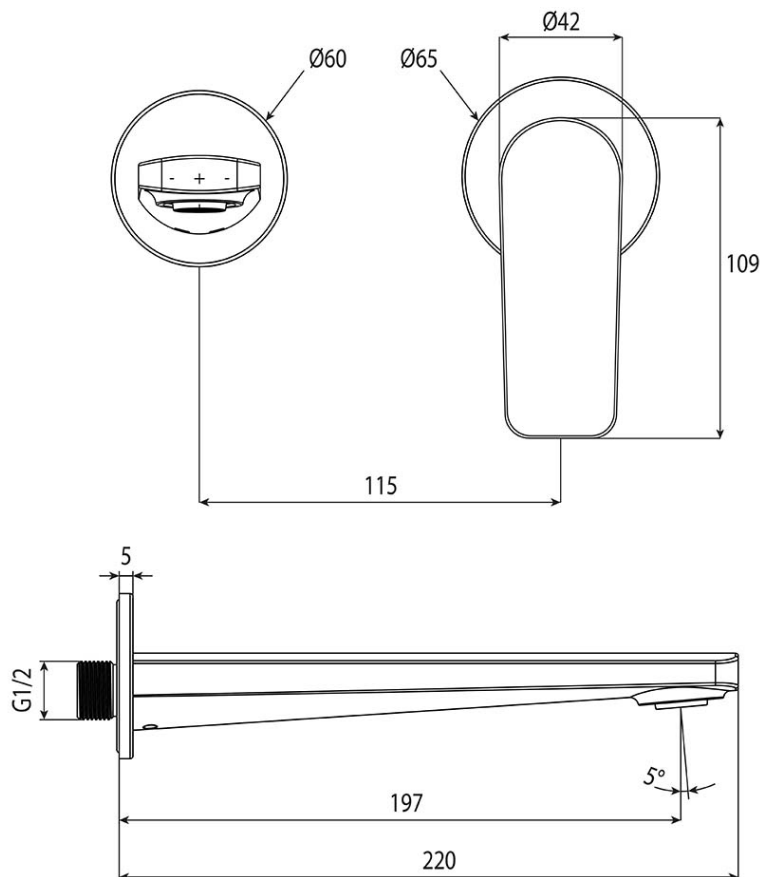

O.Novo Style Wall Mounted Basin Trim

Brushed Nickel

Product Image **Product Details**

Code: 1164580B
Brand: Villeroy & Boch
Range: O.Novo Style
Warranty: 15 Years*
WELS: 5 Star 5 LPM, Reg #: T43585

Additional Features **Technical Specification**

Required Product
 ColourChoice 8733500

Recommended Products

Additional Notes

- Lead Free
- 115mm Centres
- 35mm Ceramic Cartridge
- Spout Can Be Positioned On The Left Hand Side Of The Mixer Only
- Use as a Bath Mixer By Changing To The Full Flow Aerator Provided In The Box

Installation Instructions

* NOT COMPATIBLE WITH UNIVERSAL BODY
 * ONLY USE COLOURCHOICE BODY 8733500

*Please visit argentaust.com.au/warranty to view the full warranty

Note: All dimensions are in millimetres and are subject to normal manufacturing variations. Always use the physical product measurements for cut-outs and rough-ins as the technical details shown may differ from the actual product. Use acetic cured silicone sealant. Do not use epoxy type adhesives. Clean with damp cloth. Do not use abrasive cleaners, liquids or pastes.

ColourChoice Wall Mounted Basin Mixer Body 35mm

Product Image

Product Details

Code:	8733500
Brand:	Villeroy & Boch
Range:	ColourChoice
Warranty:	15 Years*
WELS:	N/A

Additional Features

Technical Specification