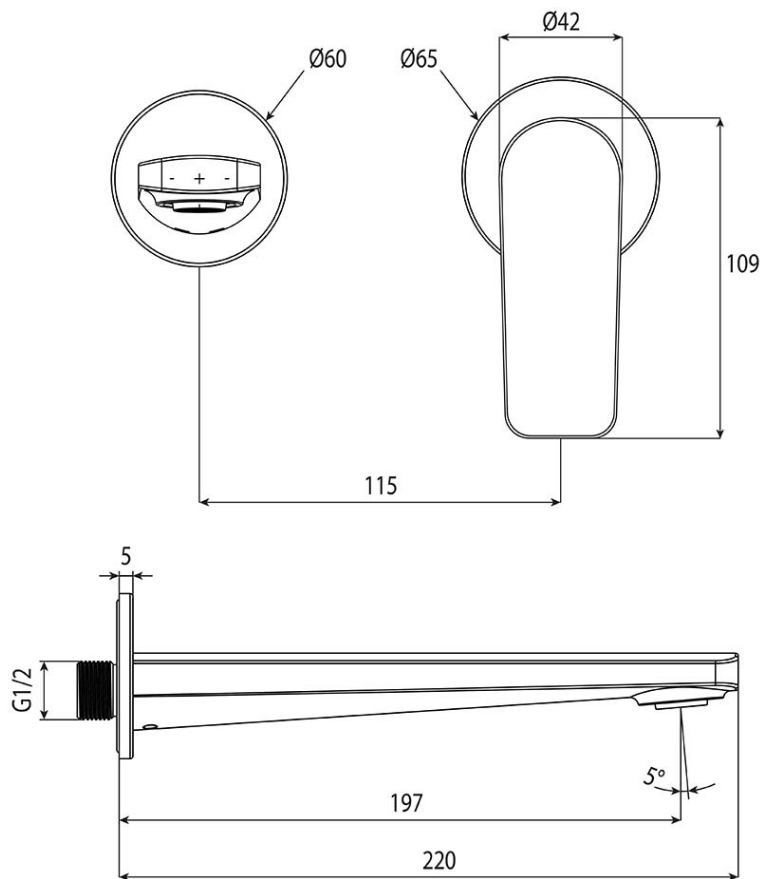

O.Novo Style Wall Mounted Basin Trim

Brushed Gold

Product Image **Product Details**

Code: 1164585B
Brand: Villeroy & Boch
Range: O.Novo Style
Warranty: 15 Years*
WELS: 5 Star 5 LPM, Reg #: T43585

Additional Features **Technical Specification**

Required Product
 ColourChoice 8733500

Recommended Products

Additional Notes

- Lead Free
- 115mm Centres
- 35mm Ceramic Cartridge
- Spout Can Be Positioned On The Left Hand Side Of The Mixer Only
- Use as a Bath Mixer By Changing To The Full Flow Aerator Provided In The Box

Installation Instructions

* NOT COMPATIBLE WITH UNIVERSAL BODY
 * ONLY USE COLOURCHOICE BODY 8733500

*Please visit argentaust.com.au/warranty to view the full warranty

Note: All dimensions are in millimetres and are subject to normal manufacturing variations. Always use the physical product measurements for cut-outs and rough-ins as the technical details shown may differ from the actual product. Use acetic cured silicone sealant. Do not use epoxy type adhesives. Clean with damp cloth. Do not use abrasive cleaners, liquids or pastes.

ColourChoice Wall Mounted Basin Mixer Body 35mm

Product Image

Product Details

Code:	8733500
Brand:	Villeroy & Boch
Range:	ColourChoice
Warranty:	15 Years*
WELS:	N/A

Additional Features

Technical Specification