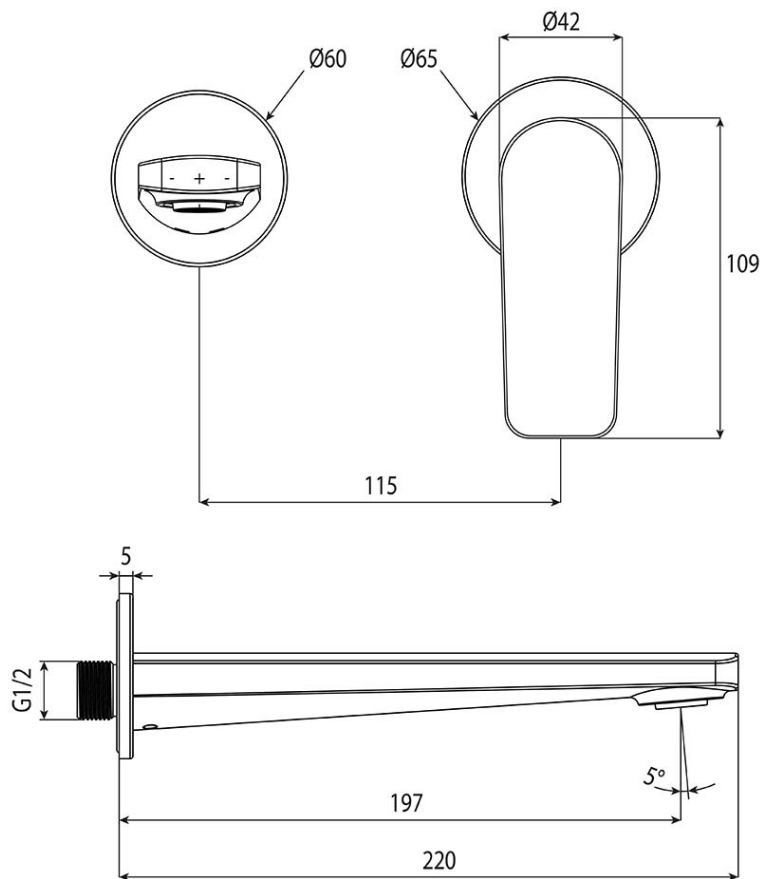

Additional Features **Technical Specification**

Required Product
ColourChoice 8733500

Recommended Products

Additional Notes

- Lead Free
- 115mm Centres
- 35mm Ceramic Cartridge
- Spout Can Be Positioned On The Left Hand Side Of The Mixer Only
- Use as a Bath Mixer By Changing To The Full Flow Aerator Provided In The Box

Installation Instructions

* NOT COMPATIBLE WITH UNIVERSAL BODY
* ONLY USE COLOURCHOICE BODY 8733500