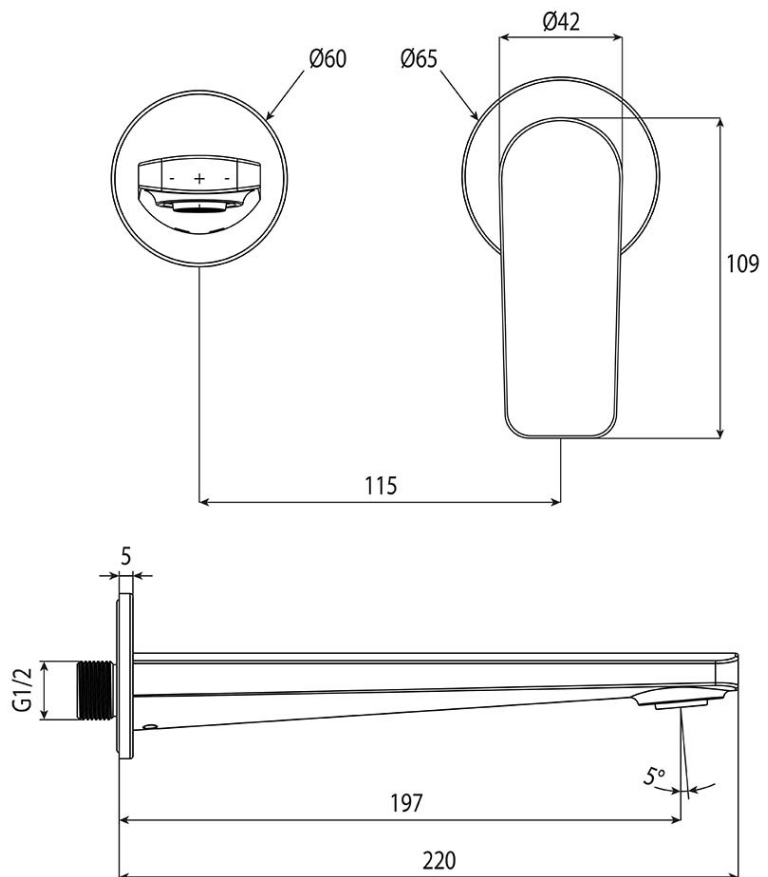

O.Novo Style Wall Mounted Basin Trim

Matte Black

Product Image

Product Details

Code: 1164595B
Brand: Villeroy & Boch
Range: O.Novo Style
Warranty: 15 Years*
WELS: 5 Star 5 LPM, Reg #: T43585

Additional Features

Required Product
 ColourChoice 8733500

Recommended Products

Additional Notes

- Lead Free
- 115mm Centres
- 35mm Ceramic Cartridge
- Spout Can Be Positioned On The Left Hand Side Of The Mixer Only
- Use as a Bath Mixer By Changing To The Full Flow Aerator Provided In The Box

Installation Instructions
 * NOT COMPATIBLE WITH UNIVERSAL BODY
 * ONLY USE COLOURCHOICE BODY 8733500

Technical Specification

*Please visit argentaust.com.au/warranty to view the full warranty

Note: All dimensions are in millimetres and are subject to normal manufacturing variations. Always use the physical product measurements for cut-outs and rough-ins as the technical details shown may differ from the actual product. Use acetic cured silicone sealant. Do not use epoxy type adhesives. Clean with damp cloth. Do not use abrasive cleaners, liquids or pastes.

ColourChoice Wall Mounted Basin Mixer Body 35mm

Product Image

Product Details

Code:	8733500
Brand:	Villeroy & Boch
Range:	ColourChoice
Warranty:	15 Years*
WELS:	N/A

Additional Features

Technical Specification