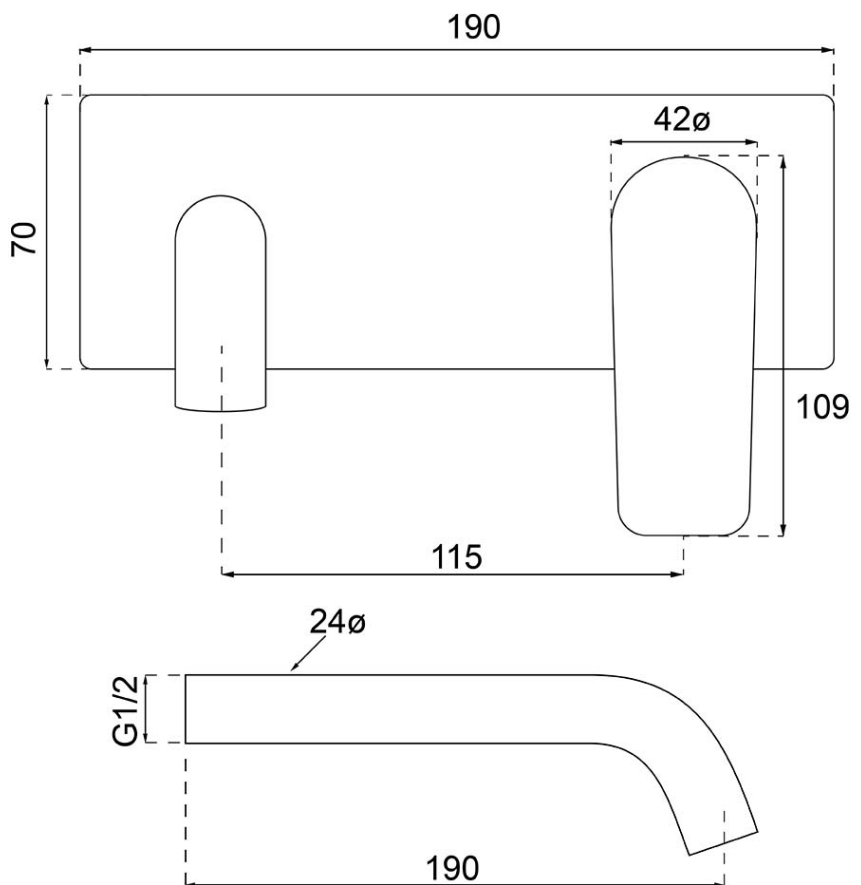

O.Novo Style S Rectangular Wall Mounted Basin Trim

Product Image

Product Details

Code: 2995061B
Brand: Villeroy & Boch
Range: O.Novo Style
Warranty: 15 Years*
WELS: 5 Star 5.5 LPM, Reg #: T43587

Additional Features

Technical Specification

Required Product

ColourChoice 8733500

Recommended Products

Additional Notes

- Lead Free
- 115mm Centres
- 35mm Ceramic Cartridge
- Spout Can Be Positioned On The Left Hand Side Of The Mixer Only
- Use as a Bath Mixer By Changing To The Full Flow Aerator Provided In The Box

Installation Instructions

- * NOT COMPATIBLE WITH UNIVERSAL BODY
- * ONLY USE COLOURCHOICE BODY 8733500

*Please visit argentaust.com.au/warranty to view the full warranty

Note: All dimensions are in millimetres and are subject to normal manufacturing variations. Always use the physical product measurements for cut-outs and rough-ins as the technical details shown may differ from the actual product. Use acetic cured silicone sealant. Do not use epoxy type adhesives. Clean with damp cloth. Do not use abrasive cleaners, liquids or pastes.

ColourChoice Wall Mounted Basin Mixer Body 35mm

Product Image

Product Details

Code: 8733500
Brand: Villeroy & Boch
Range: ColourChoice
Warranty: 15 Years*
WELS: N/A

Additional Features

Technical Specification