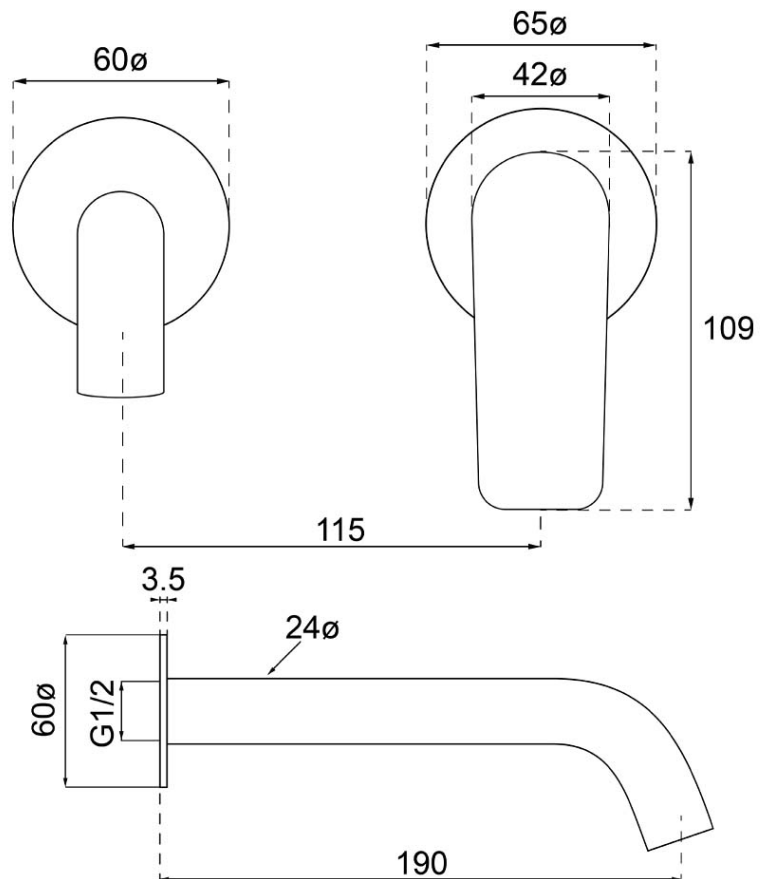

O.Novo Style S Wall Mounted Basin Trim

Product Image **Product Details**

Code: 2994561B
Brand: Villeroy & Boch
Range: O.Novo Style
Warranty: 15 Years*
WELS: 5 Star 5.5 LPM, Reg #: T43586

Additional Features **Technical Specification**

Required Product
 ColourChoice 8733500

Recommended Products

Additional Notes

- Lead Free
- 115mm Centres
- 35mm Ceramic Cartridge
- Spout Can Be Positioned On The Left Hand Side Of The Mixer Only
- Use as a Bath Mixer By Changing To The Full Flow Aerator Provided In The Box

Installation Instructions

- * NOT COMPATIBLE WITH UNIVERSAL BODY
- * ONLY USE COLOURCHOICE BODY 8733500

*Please visit argentaust.com.au/warranty to view the full warranty

Note: All dimensions are in millimetres and are subject to normal manufacturing variations. Always use the physical product measurements for cut-outs and rough-ins as the technical details shown may differ from the actual product. Use acetic cured silicone sealant. Do not use epoxy type adhesives. Clean with damp cloth. Do not use abrasive cleaners, liquids or pastes.

*Please visit argentaust.com.au/warranty to view the full warranty

Note: All dimensions are in millimetres and are subject to normal manufacturing variations. Always use the physical product measurements for cut-outs and rough-ins as the technical details shown may differ from the actual product. Use acetic cured silicone sealant. Do not use epoxy type adhesives. Clean with damp cloth. Do not use abrasive cleaners, liquids or pastes.