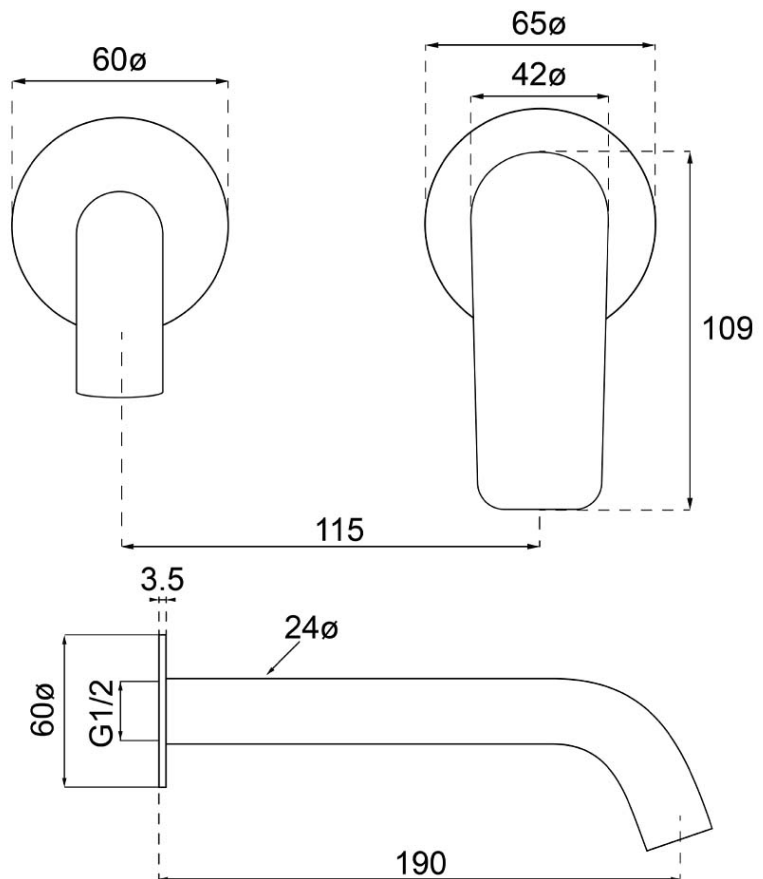

O.Novo Style S Wall Mounted Basin Trim

Brushed Nickel

Product Image

Product Details

Code: 2994580B
Brand: Villeroy & Boch
Range: O.Novo Style
Warranty: 15 Years*
WELS: 5 Star 5.5 LPM, Reg #: T43586

Additional Features

Technical Specification

Required Product

ColourChoice 8733500

Recommended Products

Additional Notes

- Lead Free
- 115mm Centres
- 35mm Ceramic Cartridge
- Spout Can Be Positioned On The Left Hand Side Of The Mixer Only
- Use as a Bath Mixer By Changing To The Full Flow Aerator Provided In The Box

Installation Instructions

- * NOT COMPATIBLE WITH UNIVERSAL BODY
- * ONLY USE COLOURCHOICE BODY 8733500

*Please visit argentaust.com.au/warranty to view the full warranty

Note: All dimensions are in millimetres and are subject to normal manufacturing variations. Always use the physical product measurements for cut-outs and rough-ins as the technical details shown may differ from the actual product. Use acetic cured silicone sealant. Do not use epoxy type adhesives. Clean with damp cloth. Do not use abrasive cleaners, liquids or pastes.

*Please visit argentaust.com.au/warranty to view the full warranty

Note: All dimensions are in millimetres and are subject to normal manufacturing variations. Always use the physical product measurements for cut-outs and rough-ins as the technical details shown may differ from the actual product. Use acetic cured silicone sealant. Do not use epoxy type adhesives. Clean with damp cloth. Do not use abrasive cleaners, liquids or pastes.