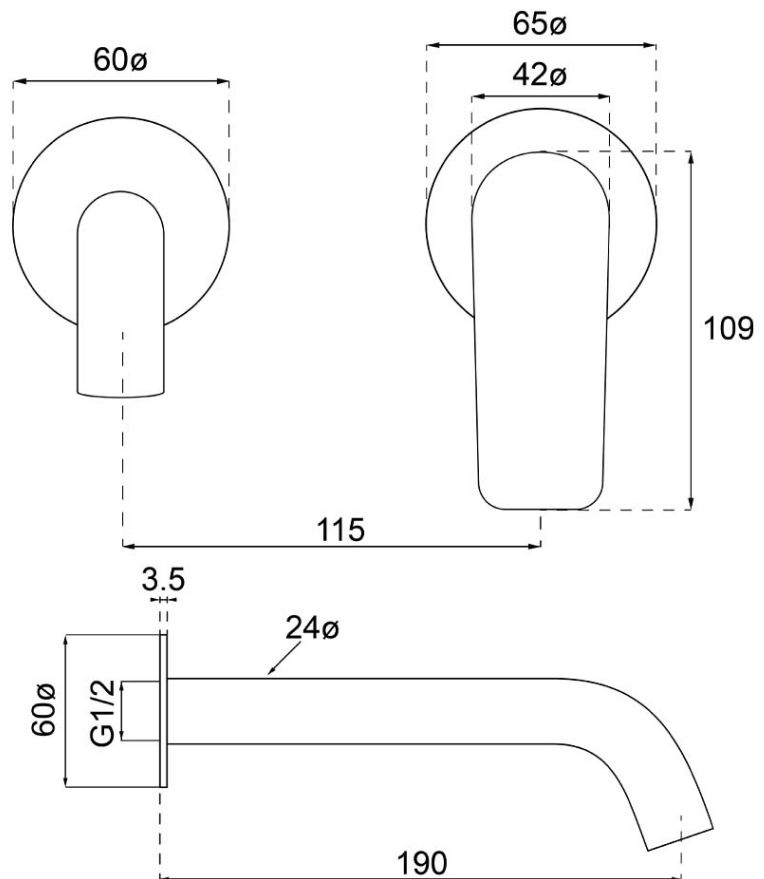

O.Novo Style S Wall Mounted Basin Trim

Gun Metal

Product Image	Product Details
---------------	-----------------

Code:	2994590B
Brand:	Villeroy & Boch
Range:	O.Novo Style
Warranty:	15 Years*
WELS:	5 Star 5.5 LPM, Reg #: T43586

Additional Features	Technical Specification
---------------------	-------------------------

Required Product
ColourChoice 8733500

Recommended Products

Additional Notes

- Lead Free
- 115mm Centres
- 35mm Ceramic Cartridge
- Spout Can Be Positioned On The Left Hand Side Of The Mixer Only
- Use as a Bath Mixer By Changing To The Full Flow Aerator Provided In The Box

Installation Instructions

- * NOT COMPATIBLE WITH UNIVERSAL BODY
- * ONLY USE COLOURCHOICE BODY 8733500

*Please visit argentaust.com.au/warranty to view the full warranty

Note: All dimensions are in millimetres and are subject to normal manufacturing variations. Always use the physical product measurements for cut-outs and rough-ins as the technical details shown may differ from the actual product. Use acetic cured silicone sealant. Do not use epoxy type adhesives. Clean with damp cloth. Do not use abrasive cleaners, liquids or pastes.

*Please visit argentaust.com.au/warranty to view the full warranty

Note: All dimensions are in millimetres and are subject to normal manufacturing variations. Always use the physical product measurements for cut-outs and rough-ins as the technical details shown may differ from the actual product. Use acetic cured silicone sealant. Do not use epoxy type adhesives. Clean with damp cloth. Do not use abrasive cleaners, liquids or pastes.