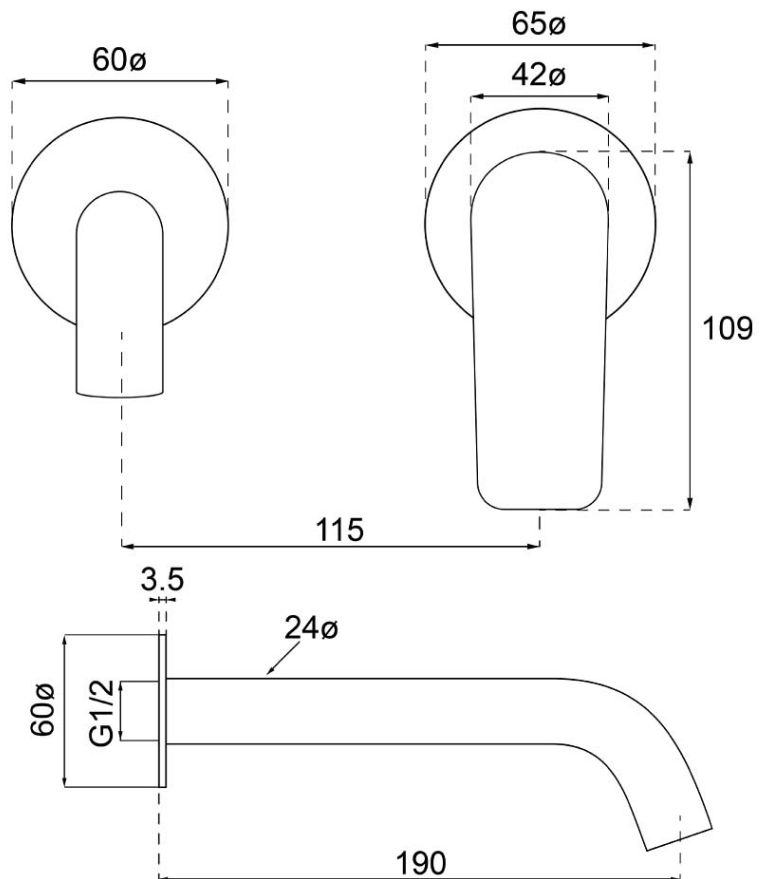

Required Product
 ColourChoice 8733500

Recommended Products

Additional Notes

- Lead Free
- 115mm Centres
- 35mm Ceramic Cartridge
- Spout Can Be Positioned On The Left Hand Side Of The Mixer Only
- Use as a Bath Mixer By Changing To The Full Flow Aerator Provided In The Box

Installation Instructions
 * NOT COMPATIBLE WITH UNIVERSAL BODY
 * ONLY USE COLOURCHOICE BODY 8733500

Technical Specification

*Please visit argentaust.com.au/warranty to view the full warranty

Note: All dimensions are in millimetres and are subject to normal manufacturing variations. Always use the physical product measurements for cut-outs and rough-ins as the technical details shown may differ from the actual product. Use acetic cured silicone sealant. Do not use epoxy type adhesives. Clean with damp cloth. Do not use abrasive cleaners, liquids or pastes.

ColourChoice Wall Mounted Basin Mixer Body 35mm

Product Image

Product Details

Code:	8733500
Brand:	Villeroy & Boch
Range:	ColourChoice
Warranty:	15 Years*
WELS:	N/A

Additional Features

Technical Specification

*Please visit argentaust.com.au/warranty to view the full warranty

Note: All dimensions are in millimetres and are subject to normal manufacturing variations. Always use the physical product measurements for cut-outs and rough-ins as the technical details shown may differ from the actual product. Use acetic cured silicone sealant. Do not use epoxy type adhesives. Clean with damp cloth. Do not use abrasive cleaners, liquids or pastes.