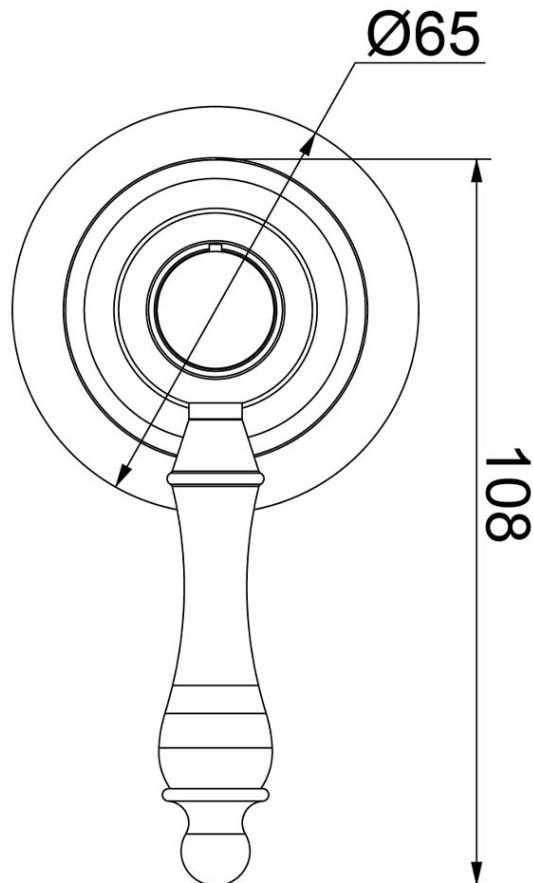

Avia 2.0 Shower Mixer Trim

Product Image **Product Details**

Code: 4267561B
Brand: Villeroy & Boch
Range: Avia 2.0
Warranty: 15 Years*
WELS: N/A

Additional Features **Technical Specification**

Required Product
 ColourChoice 7413300

Recommended Products

Additional Notes

- 35mm Ceramic Cartridge
- Compact 65mm Plate
- Matching Showers & Accessories

Installation Instructions

- * NOT COMPATIBLE WITH UNIVERSAL BODY
- * ONLY USE COLOURCHOICE BODY 7413300

*Please visit argentaust.com.au/warranty to view the full warranty

Note: All dimensions are in millimetres and are subject to normal manufacturing variations. Always use the physical product measurements for cut-outs and rough-ins as the technical details shown may differ from the actual product. Use acetic cured silicone sealant. Do not use epoxy type adhesives. Clean with damp cloth. Do not use abrasive cleaners, liquids or pastes.

ColourChoice Shower Mixer Body

Product Image

Product Details

Code:	7413300
Brand:	Villeroy & Boch
Range:	ColourChoice
Warranty:	15 Years*
WELS:	N/A

Additional Features

Technical Specification

Required Product