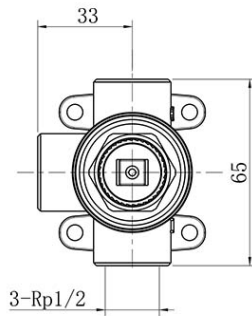

Recommended Products

Additional Notes

- 35mm Ceramic Cartridge
- Compact 65mm Plate
- Matching Showers & Accessories

Installation Instructions

- * NOT COMPATIBLE WITH UNIVERSAL BODY
- * ONLY USE COLOURCHOICE BODY 7413300

*Please visit argentaust.com.au/warranty to view the full warranty

Note: All dimensions are in millimetres and are subject to normal manufacturing variations. Always use the physical product measurements for cut-outs and rough-ins as the technical details shown may differ from the actual product. Use acetic cured silicone sealant. Do not use epoxy type adhesives. Clean with damp cloth. Do not use abrasive cleaners, liquids or pastes.