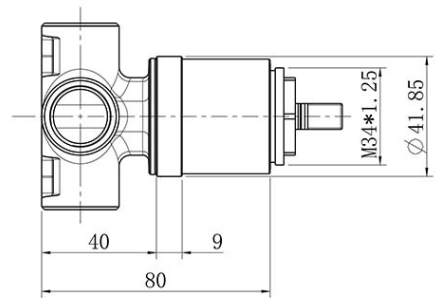

Additional Features

Technical Specification

Required Product

Recommended Products

Additional Notes

- Lead Free
- One Body For All Colours & Designs
- Choose Colour & Design In Final Stage of Building/Renovation
- 4 Screw Fixing for Accurate Installation
- Compact Body