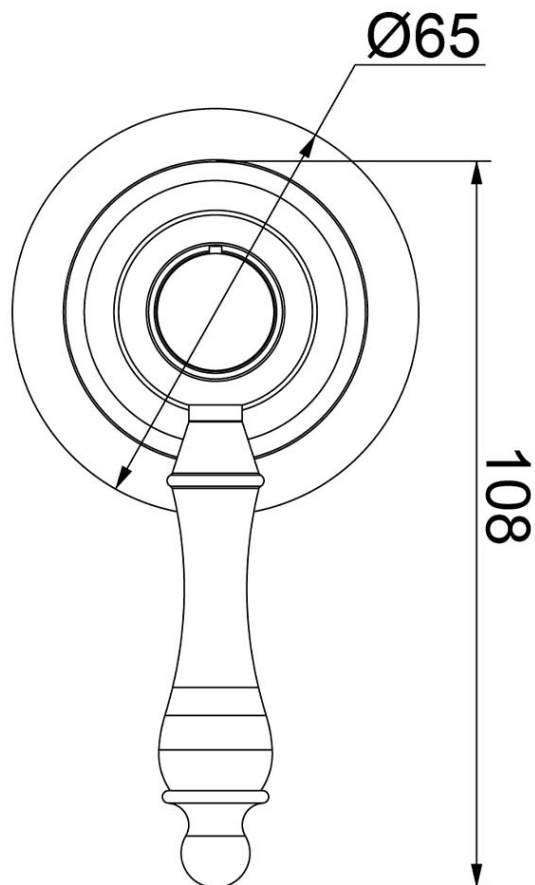

Avia 2.0 Shower Mixer Trim

Brushed Nickel

Product Image **Product Details**

Code: 4267580B
Brand: Villeroy & Boch
Range: Avia 2.0
Warranty: 15 Years*
WELS: N/A

Additional Features **Technical Specification**

Required Product
 ColourChoice 7413300

Recommended Products

Additional Notes

- 35mm Ceramic Cartridge
- Compact 65mm Plate
- Matching Showers & Accessories

Installation Instructions

* NOT COMPATIBLE WITH UNIVERSAL BODY
 * ONLY USE COLOURCHOICE BODY 7413300

*Please visit argentaust.com.au/warranty to view the full warranty

Note: All dimensions are in millimetres and are subject to normal manufacturing variations. Always use the physical product measurements for cut-outs and rough-ins as the technical details shown may differ from the actual product. Use acetic cured silicone sealant. Do not use epoxy type adhesives. Clean with damp cloth. Do not use abrasive cleaners, liquids or pastes.

ColourChoice Shower Mixer Body

Product Image

Product Details

Code:	7413300
Brand:	Villeroy & Boch
Range:	ColourChoice
Warranty:	15 Years*
WELS:	N/A

Additional Features

Technical Specification

Required Product