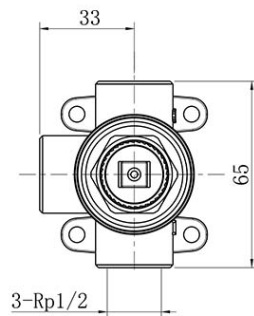

Required Product
 ColourChoice 7413300

Recommended Products

Additional Notes

- 35mm Ceramic Cartridge
- Compact 65mm Plate
- Matching Showers & Accessories

Installation Instructions

* NOT COMPATIBLE WITH UNIVERSAL BODY
 * ONLY USE COLOURCHOICE BODY 7413300

*Please visit argentaust.com.au/warranty to view the full warranty

Note: All dimensions are in millimetres and are subject to normal manufacturing variations. Always use the physical product measurements for cut-outs and rough-ins as the technical details shown may differ from the actual product. Use acetic cured silicone sealant. Do not use epoxy type adhesives. Clean with damp cloth. Do not use abrasive cleaners, liquids or pastes.