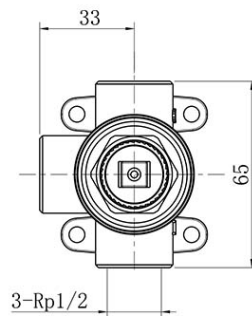

Required Product
 ColourChoice 7413300

Recommended Products

Additional Notes

- 35mm Ceramic Cartridge
- Compact 65mm Plate
- Matching Showers & Accessories

Installation Instructions

* NOT COMPATIBLE WITH UNIVERSAL BODY
 * ONLY USE COLOURCHOICE BODY 7413300

*Please visit argentaust.com.au/warranty to view the full warranty

Note: All dimensions are in millimetres and are subject to normal manufacturing variations. Always use the physical product measurements for cut-outs and rough-ins as the technical details shown may differ from the actual product. Use acetic cured silicone sealant. Do not use epoxy type adhesives. Clean with damp cloth. Do not use abrasive cleaners, liquids or pastes.