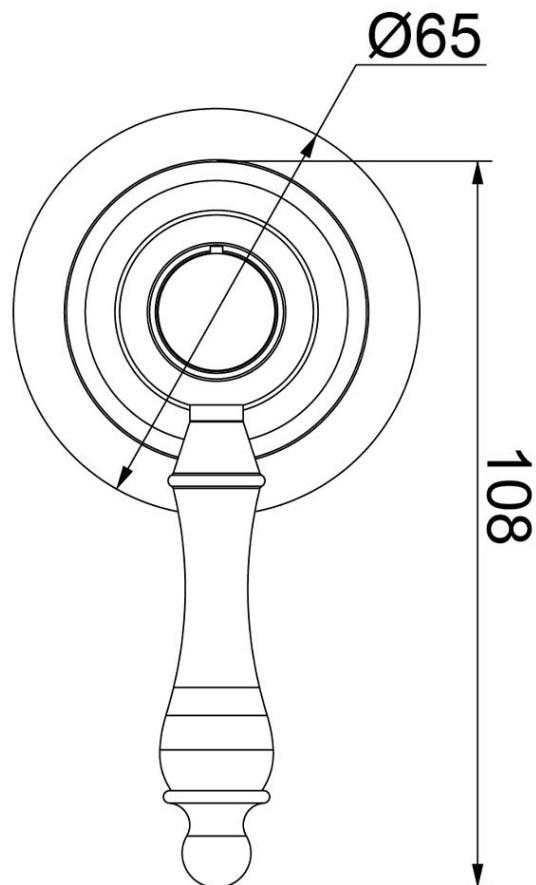

Avia 2.0 Shower Mixer Trim

Brushed Gold

Product Image **Product Details**

Code: 4267585B
Brand: Villeroy & Boch
Range: Avia 2.0
Warranty: 15 Years*
WELS: N/A

Additional Features **Technical Specification**

Required Product
 ColourChoice 7413300

Recommended Products

Additional Notes

- 35mm Ceramic Cartridge
- Compact 65mm Plate
- Matching Showers & Accessories

Installation Instructions

* NOT COMPATIBLE WITH UNIVERSAL BODY
 * ONLY USE COLOURCHOICE BODY 7413300

*Please visit argentaust.com.au/warranty to view the full warranty

Note: All dimensions are in millimetres and are subject to normal manufacturing variations. Always use the physical product measurements for cut-outs and rough-ins as the technical details shown may differ from the actual product. Use acetic cured silicone sealant. Do not use epoxy type adhesives. Clean with damp cloth. Do not use abrasive cleaners, liquids or pastes.

ColourChoice Shower Mixer Body

Product Image

Product Details

Code:	7413300
Brand:	Villeroy & Boch
Range:	ColourChoice
Warranty:	15 Years*
WELS:	N/A

Additional Features

Technical Specification

Required Product