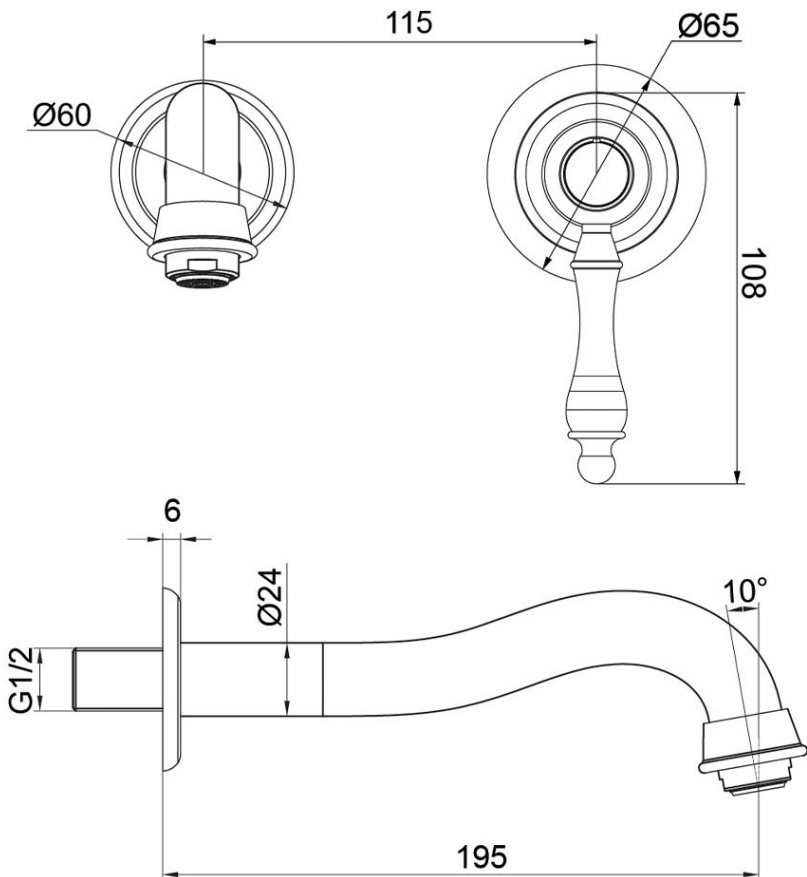

Avia 2.0 Wall Mounted Basin Trim

Brushed Nickel

Product Image **Product Details**

Code: 4264580B
Brand: Villeroy & Boch
Range: Avia 2.0
Warranty: 15 Years*
WELS: 5 Star 5 LPM, Reg #: T43051

Additional Features **Technical Specification**

Required Product
 ColourChoice 8733500

Recommended Products

Additional Notes

- Lead Free
- 115mm Centres
- 35mm Ceramic Cartridge
- Spout Can Be Positioned On The Left Hand Side Of The Mixer Only
- Matching Showers & Accessories
- Use as a Bath Mixer By Changing To The Full Flow Aerator Provided In The Box

Installation Instructions

* NOT COMPATIBLE WITH UNIVERSAL BODY
 * ONLY USE COLOURCHOICE BODY 8733500

*Please visit argentaust.com.au/warranty to view the full warranty

Note: All dimensions are in millimetres and are subject to normal manufacturing variations. Always use the physical product measurements for cut-outs and rough-ins as the technical details shown may differ from the actual product. Use acetic cured silicone sealant. Do not use epoxy type adhesives. Clean with damp cloth. Do not use abrasive cleaners, liquids or pastes.

ColourChoice Wall Mounted Basin Mixer Body 35mm

Product Image

Product Details

Code: 8733500
Brand: Villeroy & Boch
Range: ColourChoice
Warranty: 15 Years*
WELS: N/A

Additional Features

Technical Specification