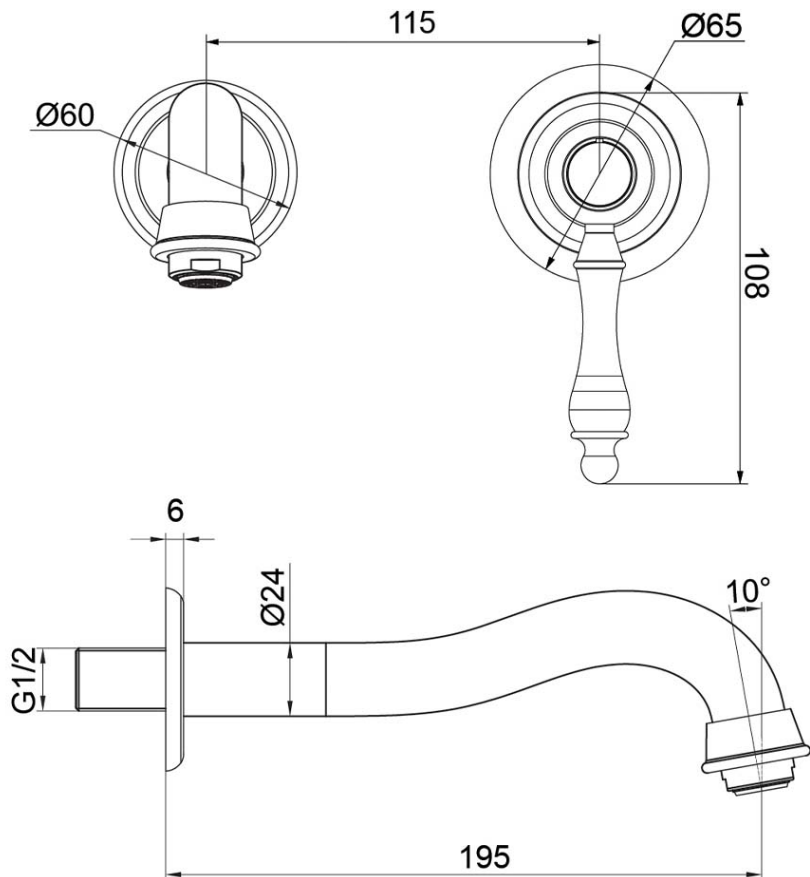

Technical Specification

*Please visit argentaust.com.au/warranty to view the full warranty

Note: All dimensions are in millimetres and are subject to normal manufacturing variations. Always use the physical product measurements for cut-outs and rough-ins as the technical details shown may differ from the actual product. Use acetic cured silicone sealant. Do not use epoxy type adhesives. Clean with damp cloth. Do not use abrasive cleaners, liquids or pastes.