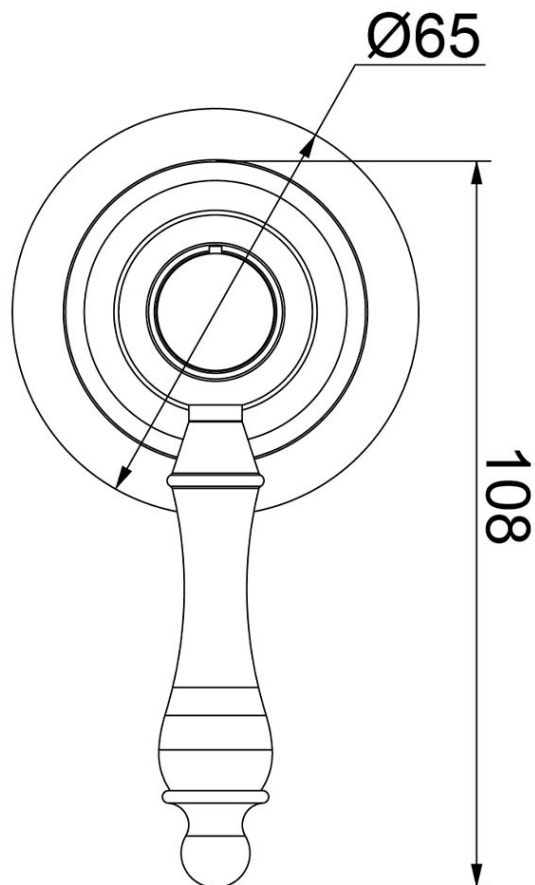

Avia 2.0 Shower Mixer Trim

Ceramic/Chrome

Product Image **Product Details**

Code: 5377561B
Brand: Villeroy & Boch
Range: Avia 2.0
Warranty: 15 Years*
WELS: N/A

Additional Features **Technical Specification**

Required Product
 ColourChoice 7413300

Recommended Products

Additional Notes

- 35mm Ceramic Cartridge
- Compact 65mm Plate
- Matching Showers & Accessories

Installation Instructions

* NOT COMPATIBLE WITH UNIVERSAL BODY
 * ONLY USE COLOURCHOICE BODY 7413300

*Please visit argentaust.com.au/warranty to view the full warranty

Note: All dimensions are in millimetres and are subject to normal manufacturing variations. Always use the physical product measurements for cut-outs and rough-ins as the technical details shown may differ from the actual product. Use acetic cured silicone sealant. Do not use epoxy type adhesives. Clean with damp cloth. Do not use abrasive cleaners, liquids or pastes.

ColourChoice Shower Mixer Body

Product Image

Product Details

Code:	7413300
Brand:	Villeroy & Boch
Range:	ColourChoice
Warranty:	15 Years*
WELS:	N/A

Additional Features

Technical Specification

Required Product