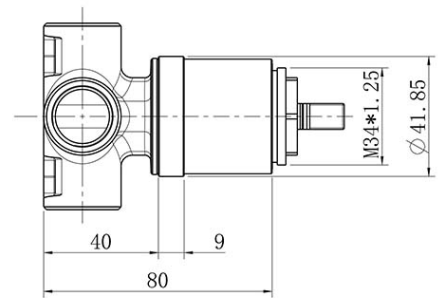

Additional Features

Technical Specification

Required Product

Recommended Products

Additional Notes

- Lead Free
- One Body For All Colours & Designs
- Choose Colour & Design In Final Stage of Building/Renovation
- 4 Screw Fixing for Accurate Installation
- Compact Body