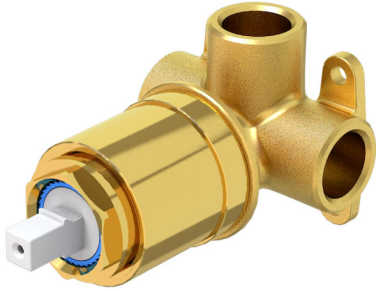

Avia 2.0 Shower Mixer Trim

Ceramic/Chrome

Product Image **Product Details**

Code: 5377561B
Brand: Villeroy & Boch
Range: Avia 2.0
Warranty: 15 Years*
WELS: N/A

Additional Features **Technical Specification**

Required Product
 ColourChoice 7413300

Recommended Products

Additional Notes

- 35mm Ceramic Cartridge
- Compact 65mm Plate
- Matching Showers & Accessories

Installation Instructions

* NOT COMPATIBLE WITH UNIVERSAL BODY
 * ONLY USE COLOURCHOICE BODY 7413300

ColourChoice Shower Mixer Body

Product Image

Product Details

Code:	7413300
Brand:	Villeroy & Boch
Range:	ColourChoice
Warranty:	15 Years*
WELS:	N/A

Additional Features

Technical Specification

Required Product