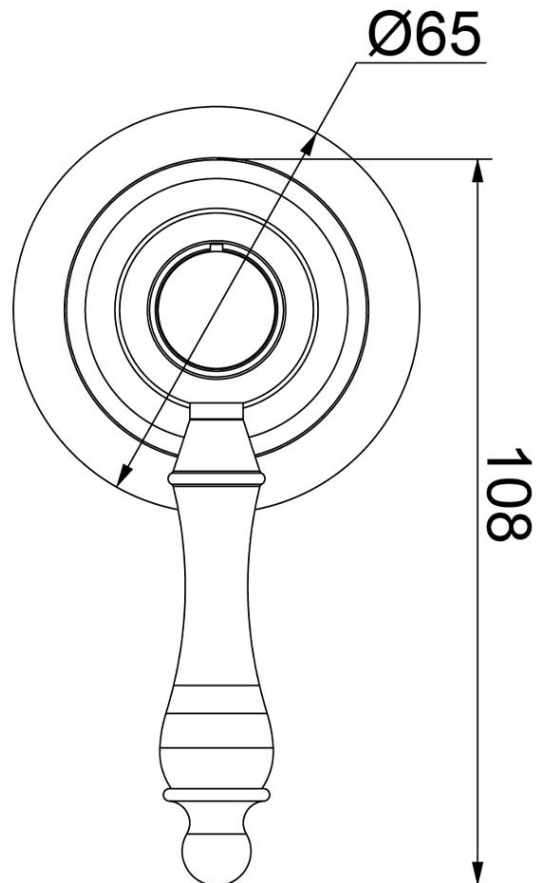

Avia 2.0 Shower Mixer Trim

Ceramic/Brushed Nickel

Product Image **Product Details**

Code: 5377580B
Brand: Villeroy & Boch
Range: Avia 2.0
Warranty: 15 Years*
WELS: N/A

Additional Features **Technical Specification**

Required Product
 ColourChoice 7413300

Recommended Products

Additional Notes

- 35mm Ceramic Cartridge
- Compact 65mm Plate
- Matching Showers & Accessories

Installation Instructions

* NOT COMPATIBLE WITH UNIVERSAL BODY
 * ONLY USE COLOURCHOICE BODY 7413300

*Please visit argentaust.com.au/warranty to view the full warranty

Note: All dimensions are in millimetres and are subject to normal manufacturing variations. Always use the physical product measurements for cut-outs and rough-ins as the technical details shown may differ from the actual product. Use acetic cured silicone sealant. Do not use epoxy type adhesives. Clean with damp cloth. Do not use abrasive cleaners, liquids or pastes.

ColourChoice Shower Mixer Body

Product Image

Product Details

Code:	7413300
Brand:	Villeroy & Boch
Range:	ColourChoice
Warranty:	15 Years*
WELS:	N/A

Additional Features

Technical Specification

Required Product