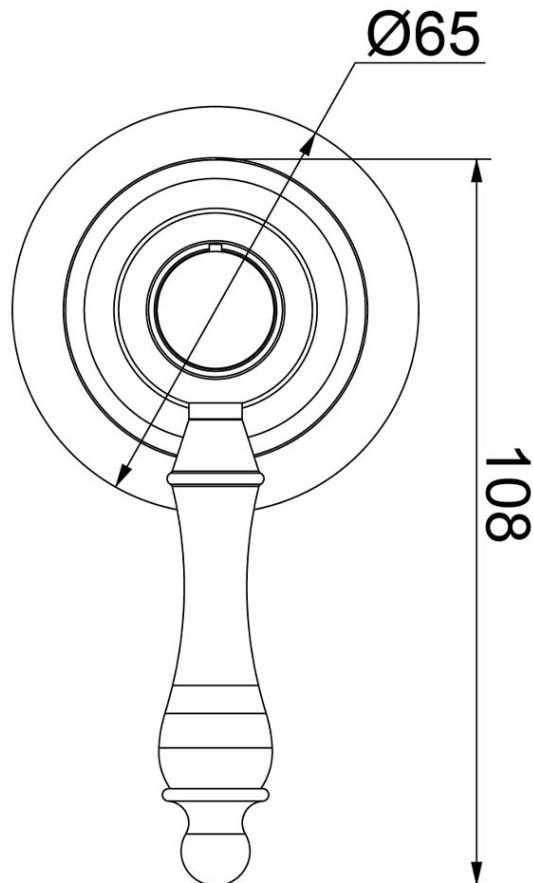

# Avia 2.0 Shower Mixer Trim

Ceramic/Brushed Gold

**Product Image** **Product Details**

**Code:** 5377585B  
**Brand:** Villeroy & Boch  
**Range:** Avia 2.0  
**Warranty:** 15 Years\*  
**WELS:** N/A

**Additional Features** **Technical Specification**

**Required Product**  
 ColourChoice 7413300

**Recommended Products**

**Additional Notes**

- 35mm Ceramic Cartridge
- Compact 65mm Plate
- Matching Showers & Accessories

**Installation Instructions**

\* NOT COMPATIBLE WITH UNIVERSAL BODY  
 \* ONLY USE COLOURCHOICE BODY 7413300

\*Please visit [argentaust.com.au/warranty](http://argentaust.com.au/warranty) to view the full warranty

*Note: All dimensions are in millimetres and are subject to normal manufacturing variations. Always use the physical product measurements for cut-outs and rough-ins as the technical details shown may differ from the actual product. Use acetic cured silicone sealant. Do not use epoxy type adhesives. Clean with damp cloth. Do not use abrasive cleaners, liquids or pastes.*