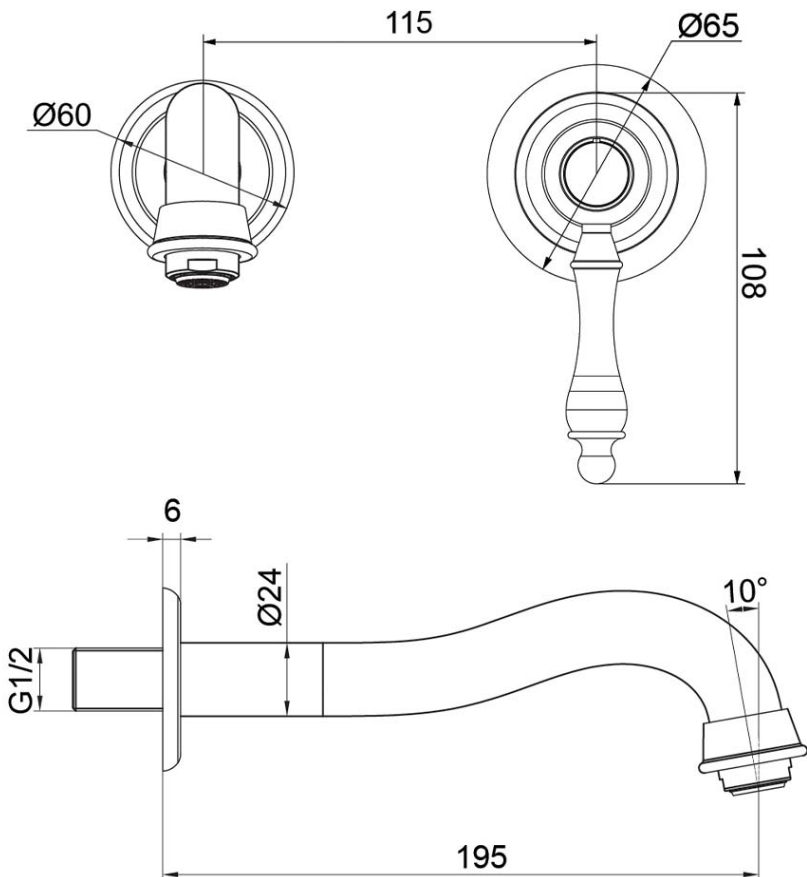

Avia 2.0 Wall Mounted Basin Trim

Ceramic/Brushed Nickel

Product Image **Product Details**

Code: 5374580B
Brand: Villeroy & Boch
Range: Avia 2.0
Warranty: 15 Years*
WELS: 5 Star 5 LPM, Reg #: T43050

Additional Features **Technical Specification**

Required Product
 ColourChoice 8733500

Recommended Products

Additional Notes

- Lead Free
- 115mm Centres
- 35mm Ceramic Cartridge
- Spout Can Be Positioned On The Left Hand Side Of The Mixer Only
- Matching Showers & Accessories
- Use as a Bath Mixer By Changing To The Full Flow Aerator Provided In The Box

Installation Instructions

* NOT COMPATIBLE WITH UNIVERSAL BODY
 * ONLY USE COLOURCHOICE BODY 8733500

*Please visit argentaust.com.au/warranty to view the full warranty

Note: All dimensions are in millimetres and are subject to normal manufacturing variations. Always use the physical product measurements for cut-outs and rough-ins as the technical details shown may differ from the actual product. Use acetic cured silicone sealant. Do not use epoxy type adhesives. Clean with damp cloth. Do not use abrasive cleaners, liquids or pastes.

ColourChoice Wall Mounted Basin Mixer Body 35mm

Product Image

Product Details

Code: 8733500
Brand: Villeroy & Boch
Range: ColourChoice
Warranty: 15 Years*
WELS: N/A

Additional Features

Technical Specification