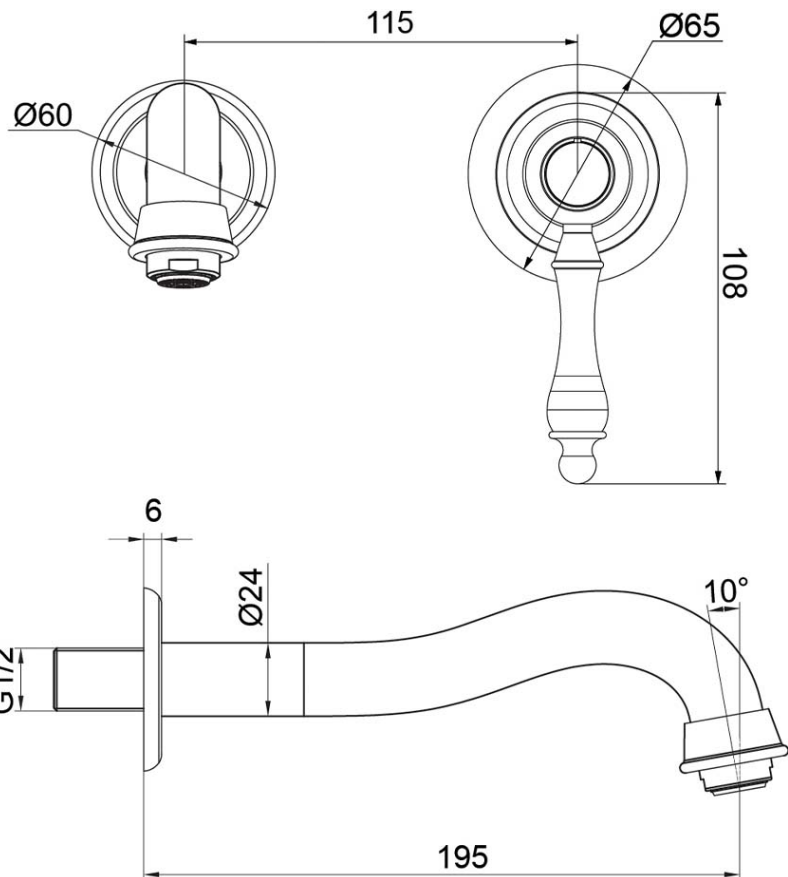

Avia 2.0 Wall Mounted Basin Trim

Ceramic/Brushed Gold

Product Image

Product Details

Code: 5374585B
Brand: Villeroy & Boch
Range: Avia 2.0
Warranty: 15 Years*
WELS: 5 Star 5 LPM, Reg #: T43050

Additional Features

Technical Specification

Required Product

ColourChoice 8733500

Recommended Products

Additional Notes

- Lead Free
- 115mm Centres
- 35mm Ceramic Cartridge
- Spout Can Be Positioned On The Left Hand Side Of The Mixer Only
- Matching Showers & Accessories
- Use as a Bath Mixer By Changing To The Full Flow Aerator Provided In The Box

Installation Instructions

- * NOT COMPATIBLE WITH UNIVERSAL BODY
- * ONLY USE COLOURCHOICE BODY 8733500

*Please visit argentaust.com.au/warranty to view the full warranty

Note: All dimensions are in millimetres and are subject to normal manufacturing variations. Always use the physical product measurements for cut-outs and rough-ins as the technical details shown may differ from the actual product. Use acetic cured silicone sealant. Do not use epoxy type adhesives. Clean with damp cloth. Do not use abrasive cleaners, liquids or pastes.

ColourChoice Wall Mounted Basin Mixer Body 35mm

Product Image

Product Details

Code: 8733500
Brand: Villeroy & Boch
Range: ColourChoice
Warranty: 15 Years*
WELS: N/A

Additional Features

Technical Specification