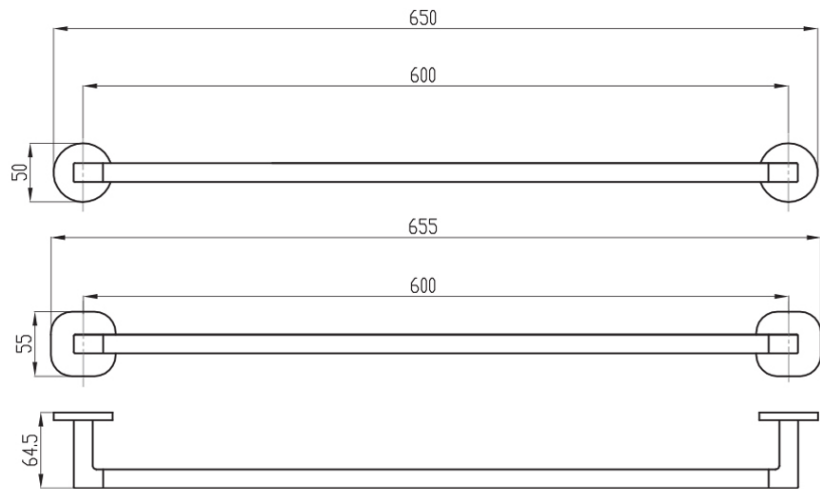

Architectura 600mm Towel Rail

Matte Black

Product Image

Includes Round & Soft Square Flanges

Product Details

Code: TVA1550295
Brand: Villeroy & Boch
Range: Architectura
Warranty: 5 Years*

Additional Features

Required Product

Recommended Products

Additional Notes

- Round Backing Flange & Soft Square Backing Flange included
- Triple Fixing

Technical Specification

*Please visit argentaust.com.au/warranty to view the full warranty

Note: All dimensions are in millimetres and are subject to normal manufacturing variations. Always use the physical product measurements for cut-outs and rough-ins as the technical details shown may differ from the actual product. Use acetic cured silicone sealant. Do not use epoxy type adhesives. Clean with damp cloth. Do not use abrasive cleaners, liquids or pastes.