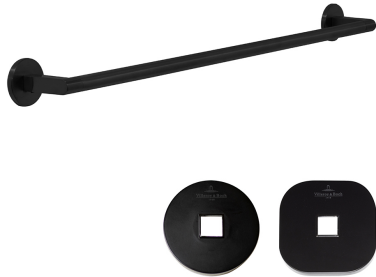

Architectura 600mm Towel Rail

Matte Black

Product Image

Includes Round & Soft Square Flanges

Product Details

Code: TVA1550295
Brand: Villeroy & Boch
Range: Architectura
Warranty: 5 Years*

Additional Features

Required Product

Recommended Products

Additional Notes

- Round Backing Flange & Soft Square Backing Flange included
- Triple Fixing

Technical Specification

*Please visit argentaust.com.au/warranty to view the full warranty