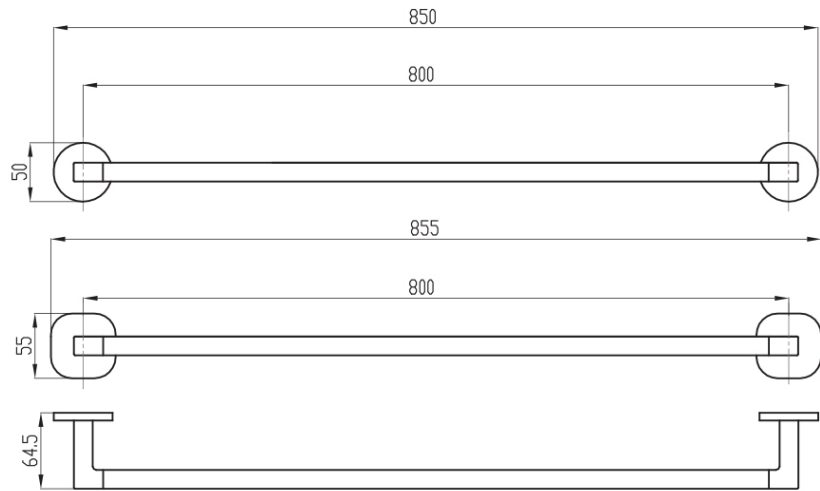

Architectura 800mm Towel Rail

Product Image

Includes Round & Soft Square Flanges

Product Details

Code: TVA1550361
Brand: Villeroy & Boch
Range: Architectura
Warranty: 5 Years*

Additional Features

Required Product

Recommended Products

Additional Notes

- Round Backing Flange & Soft Square Backing Flange included
- Triple Fixing

Technical Specification

*Please visit argentaust.com.au/warranty to view the full warranty

Note: All dimensions are in millimetres and are subject to normal manufacturing variations. Always use the physical product measurements for cut-outs and rough-ins as the technical details shown may differ from the actual product. Use acetic cured silicone sealant. Do not use epoxy type adhesives. Clean with damp cloth. Do not use abrasive cleaners, liquids or pastes.