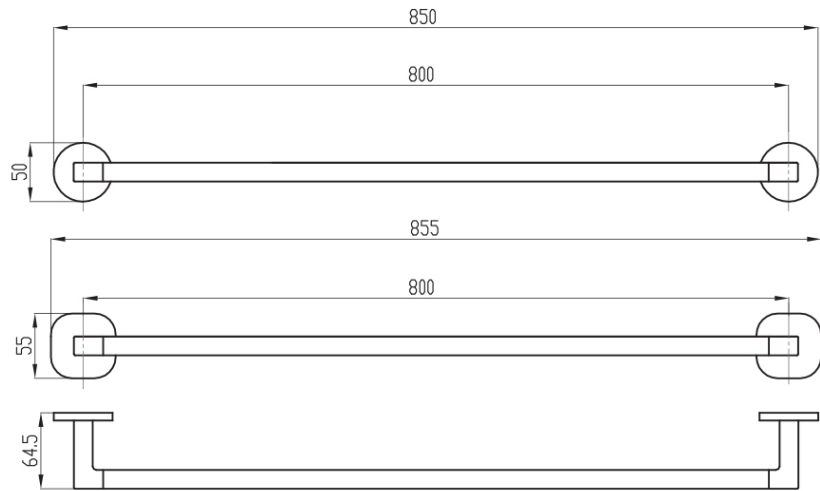

Architectura 800mm Towel Rail

Brushed Nickel

Product Image

Includes Round & Soft Square Flanges

Product Details

Code: TVA1550380
Brand: Villeroy & Boch
Range: Architectura
Warranty: 5 Years*

Additional Features

Required Product

Recommended Products

Additional Notes

- Round Backing Flange & Soft Square Backing Flange included
- Dual Fixing

*Please visit argentaust.com.au/warranty to view the full warranty

Technical Specification

Note: All dimensions are in millimetres and are subject to normal manufacturing variations. Always use the physical product measurements for cut-outs and rough-ins as the technical details shown may differ from the actual product. Use acetic cured silicone sealant. Do not use epoxy type adhesives. Clean with damp cloth. Do not use abrasive cleaners, liquids or pastes.