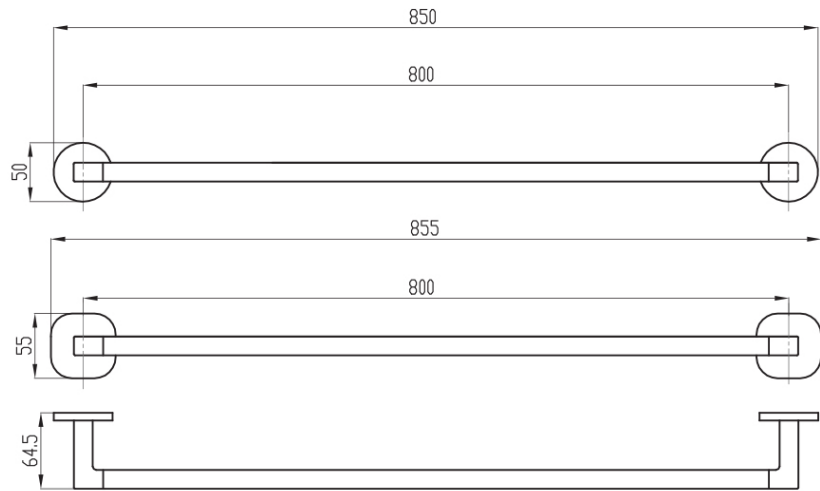

Architectura 800mm Towel Rail

Matte Black

Product Image

Includes Round & Soft Square Flanges

Product Details

Code: TVA1550395
Brand: Villeroy & Boch
Range: Architectura
Warranty: 5 Years*

Additional Features

Required Product

Recommended Products

Additional Notes

- Round Backing Flange & Soft Square Backing Flange included
- Triple Fixing

Technical Specification

*Please visit argentaust.com.au/warranty to view the full warranty

Note: All dimensions are in millimetres and are subject to normal manufacturing variations. Always use the physical product measurements for cut-outs and rough-ins as the technical details shown may differ from the actual product. Use acetic cured silicone sealant. Do not use epoxy type adhesives. Clean with damp cloth. Do not use abrasive cleaners, liquids or pastes.