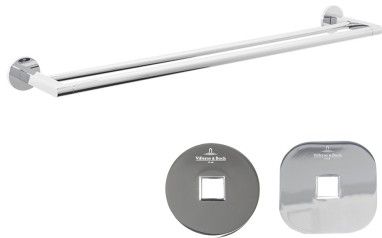

Architectura 600mm Dbl Towel Rail

Product Image

Includes Round & Soft Square Flanges

Product Details

Code: TVA1550461
Brand: Villeroy & Boch
Range: Architectura
Warranty: 5 Years*

Additional Features

Required Product

Recommended Products

Additional Notes

- Round Backing Flange & Soft Square Backing Flange included
- Triple Fixing

Technical Specification

*Please visit argentaust.com.au/warranty to view the full warranty