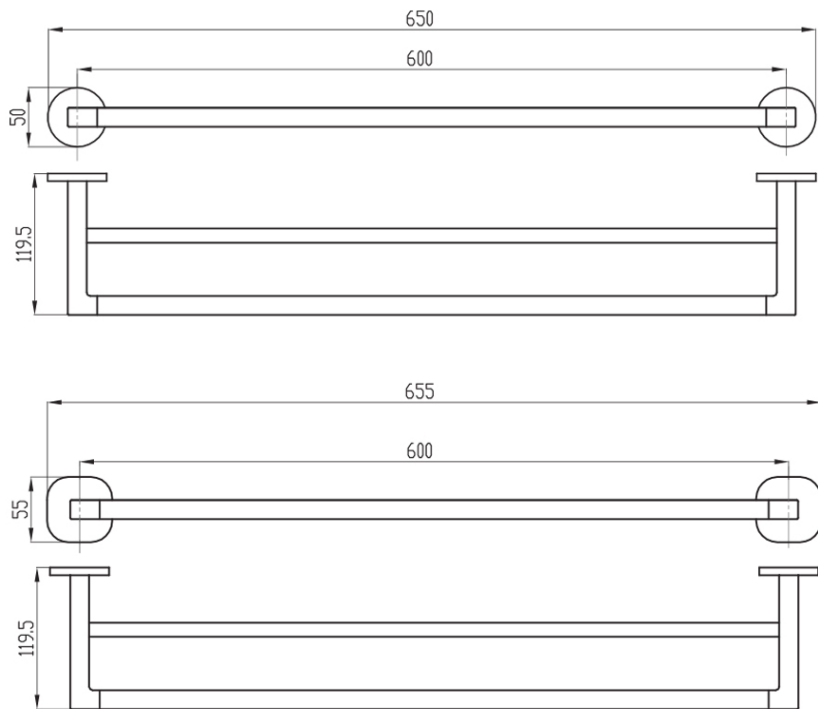

Architectura 600mm Dbl Towel Rail

Product Image

Includes Round & Soft Square Flanges

Product Details

Code: TVA1550461
Brand: Villeroy & Boch
Range: Architectura
Warranty: 5 Years*

Additional Features

Required Product

Recommended Products

Additional Notes

- Round Backing Flange & Soft Square Backing Flange included
- Triple Fixing

Technical Specification

*Please visit argentaust.com.au/warranty to view the full warranty

Note: All dimensions are in millimetres and are subject to normal manufacturing variations. Always use the physical product measurements for cut-outs and rough-ins as the technical details shown may differ from the actual product. Use acetic cured silicone sealant. Do not use epoxy type adhesives. Clean with damp cloth. Do not use abrasive cleaners, liquids or pastes.