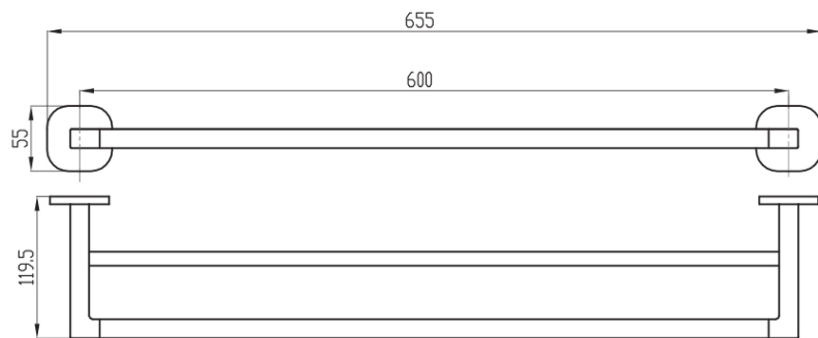

Architectura 600mm Dbl Towel Rail

Brushed Nickel

Product Image

Includes Round & Soft Square Flanges

Product Details

Code: TVA1550480
Brand: Villeroy & Boch
Range: Architectura
Warranty: 5 Years*

Additional Features

Required Product

Recommended Products

Additional Notes

- Round Backing Flange & Soft Square Backing Flange included
- Dual Fixing

*Please visit argentaust.com.au/warranty to view the full warranty

Technical Specification

Note: All dimensions are in millimetres and are subject to normal manufacturing variations. Always use the physical product measurements for cut-outs and rough-ins as the technical details shown may differ from the actual product. Use acetic cured silicone sealant. Do not use epoxy type adhesives. Clean with damp cloth. Do not use abrasive cleaners, liquids or pastes.