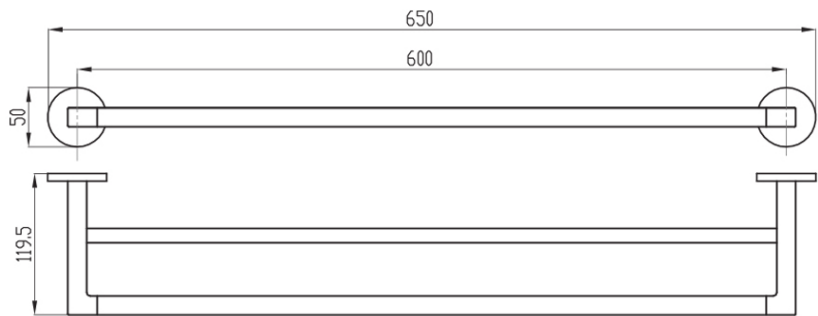

Architectura 600mm Dbl Towel Rail

Brushed Nickel

Product Image

Includes Round & Soft Square Flanges

Product Details

Code: TVA1550480
Brand: Villeroy & Boch
Range: Architectura
Warranty: 5 Years*

Additional Features

Required Product

Recommended Products

Additional Notes

- Round Backing Flange & Soft Square Backing Flange included
- Dual Fixing

*Please visit argentaust.com.au/warranty to view the full warranty

Technical Specification

Note: All dimensions are in millimetres and are subject to normal manufacturing variations. Always use the physical product measurements for cut-outs and rough-ins as the technical details shown may differ from the actual product. Use acetic cured silicone sealant. Do not use epoxy type adhesives. Clean with damp cloth. Do not use abrasive cleaners, liquids or pastes.