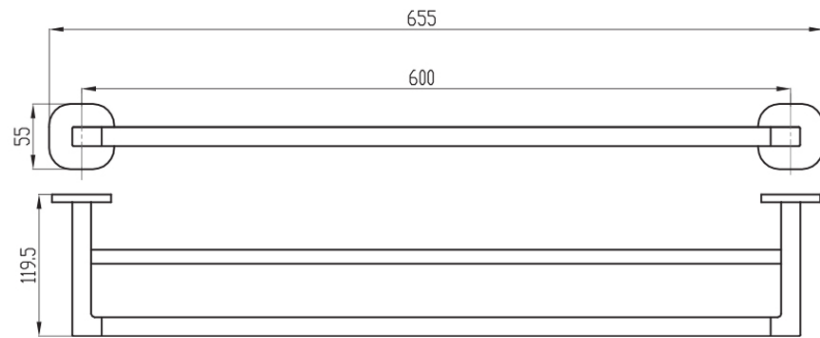

Architectura 600mm Dbl Towel Rail

Brushed Gold

Product Image

Includes Round & Soft Square Flanges

Product Details

Code: TVA1550485
Brand: Villeroy & Boch
Range: Architectura
Warranty: 5 Years*

Additional Features

Note: All dimensions are in millimetres and are subject to normal manufacturing variations. Always use the physical product measurements for cut-outs and rough-ins as the technical details shown may differ from the actual product. Use acetic cured silicone sealant. Do not use epoxy type adhesives. Clean with damp cloth. Do not use abrasive cleaners, liquids or pastes.