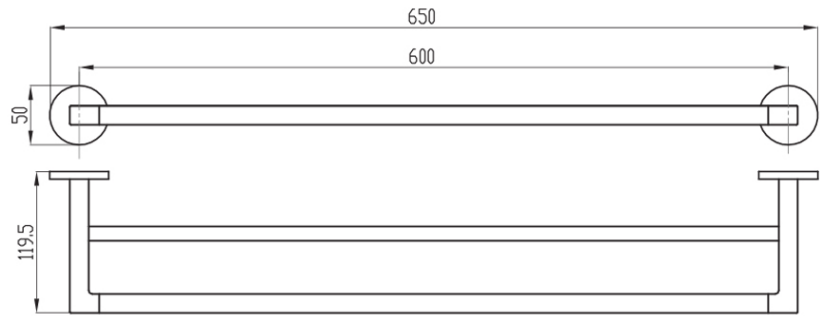

Architectura 600mm Dbl Towel Rail

Brushed Gold

Product Image

Includes Round & Soft Square Flanges

Product Details

Code: TVA1550485
Brand: Villeroy & Boch
Range: Architectura
Warranty: 5 Years*

Additional Features

Note: All dimensions are in millimetres and are subject to normal manufacturing variations. Always use the physical product measurements for cut-outs and rough-ins as the technical details shown may differ from the actual product. Use acetic cured silicone sealant. Do not use epoxy type adhesives. Clean with damp cloth. Do not use abrasive cleaners, liquids or pastes.