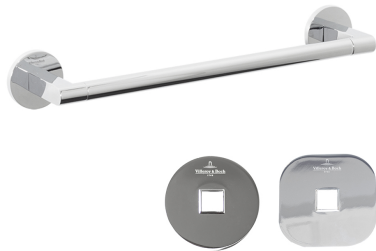

Architectura 300mm Towel Rail

Product Image

Includes Round & Soft Square Flanges

Product Details

Code: TVA1550961
Brand: Villeroy & Boch
Range: Architectura
Warranty: 5 Years*

Additional Features

Required Product

Recommended Products

Additional Notes

- Round Backing Flange & Soft Square Backing Flange included
- Triple Fixing

Technical Specification

*Please visit argentaust.com.au/warranty to view the full warranty