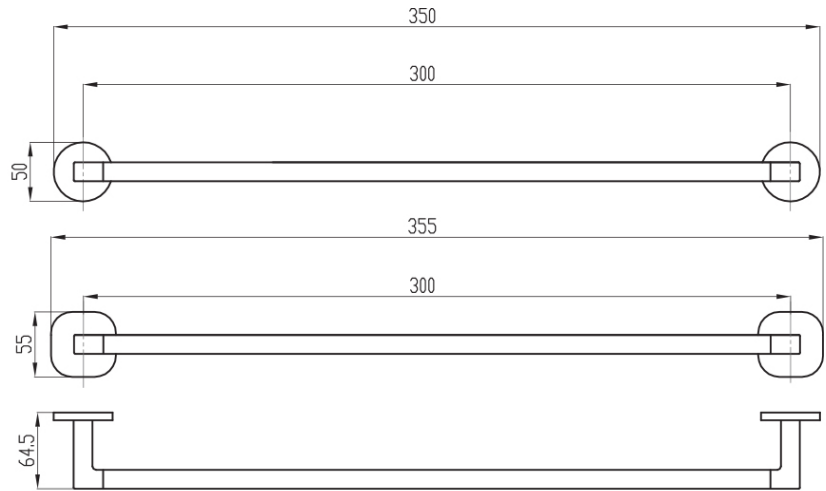

Architectura 300mm Towel Rail

Product Image

Includes Round & Soft Square Flanges

Product Details

Code: TVA1550961
Brand: Villeroy & Boch
Range: Architectura
Warranty: 5 Years*

Additional Features

Required Product

Recommended Products

Additional Notes

- Round Backing Flange & Soft Square Backing Flange included
- Triple Fixing

Technical Specification

*Please visit argentaust.com.au/warranty to view the full warranty

Note: All dimensions are in millimetres and are subject to normal manufacturing variations. Always use the physical product measurements for cut-outs and rough-ins as the technical details shown may differ from the actual product. Use acetic cured silicone sealant. Do not use epoxy type adhesives. Clean with damp cloth. Do not use abrasive cleaners, liquids or pastes.