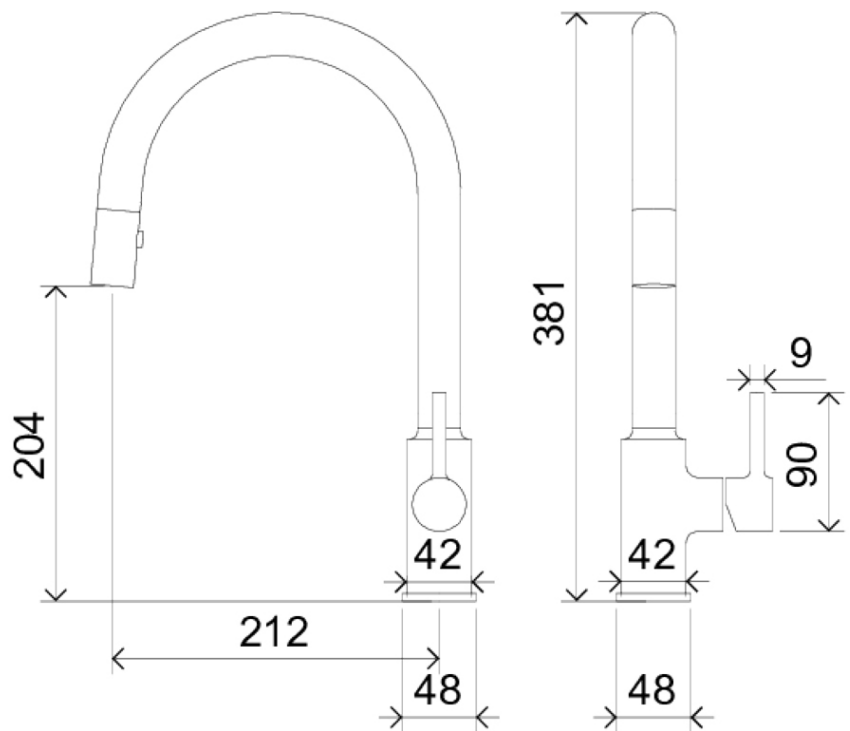

## Technical Specification

### Additional Notes

- 25mm Ceramic Cartridge
- 360 Degree Swivel Range

\*Please visit [argentaust.com.au/warranty](http://argentaust.com.au/warranty) to view the full warranty

Note: All dimensions are in millimetres and are subject to normal manufacturing variations. Always use the physical product measurements for cut-outs and rough-ins as the technical details shown may differ from the actual product. Use acetic cured silicone sealant. Do not use epoxy type adhesives. Clean with damp cloth. Do not use abrasive cleaners, liquids or pastes.