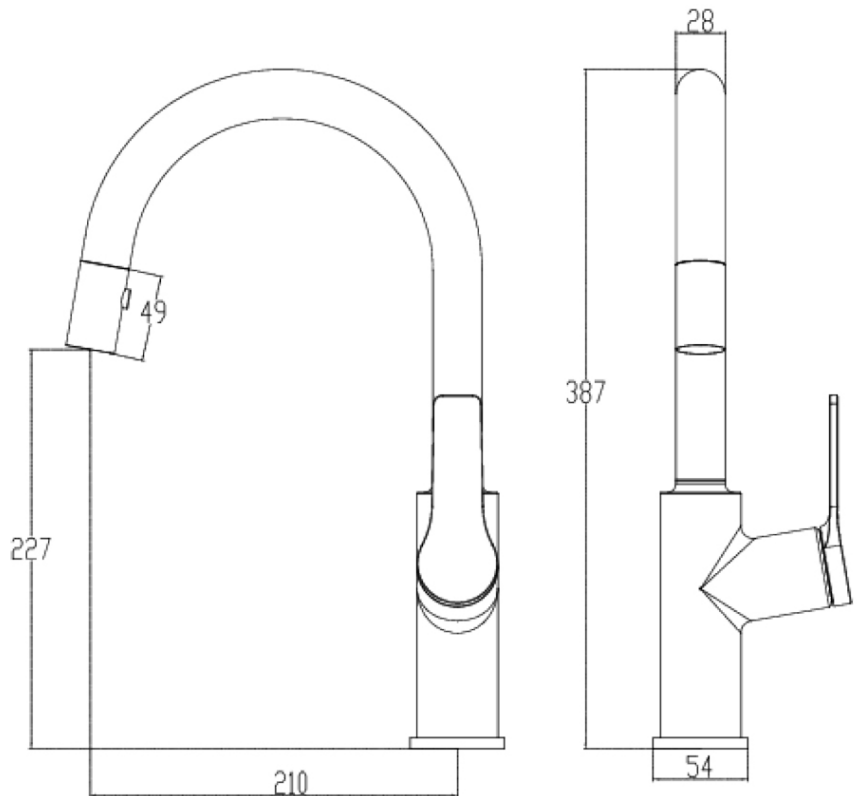

Architectura Kitchen Mixer Pull Out Spray

Brushed Nickel

Product Image

Product Details

Code:	TVK0216180
Brand:	Villeroy & Boch
Range:	Architectura
Warranty:	15 Years*
WELS:	5 Star 6 LPM, Reg #: T38392

Additional Features

Technical Specification

Required Product

Recommended Products

Additional Notes

- 35mm Ceramic Cartridge
- 360 Degree Swivel Range

*Please visit argentaust.com.au/warranty to view the full warranty

Note: All dimensions are in millimetres and are subject to normal manufacturing variations. Always use the physical product measurements for cut-outs and rough-ins as the technical details shown may differ from the actual product. Use acetic cured silicone sealant. Do not use epoxy type adhesives. Clean with damp cloth. Do not use abrasive cleaners, liquids or pastes.