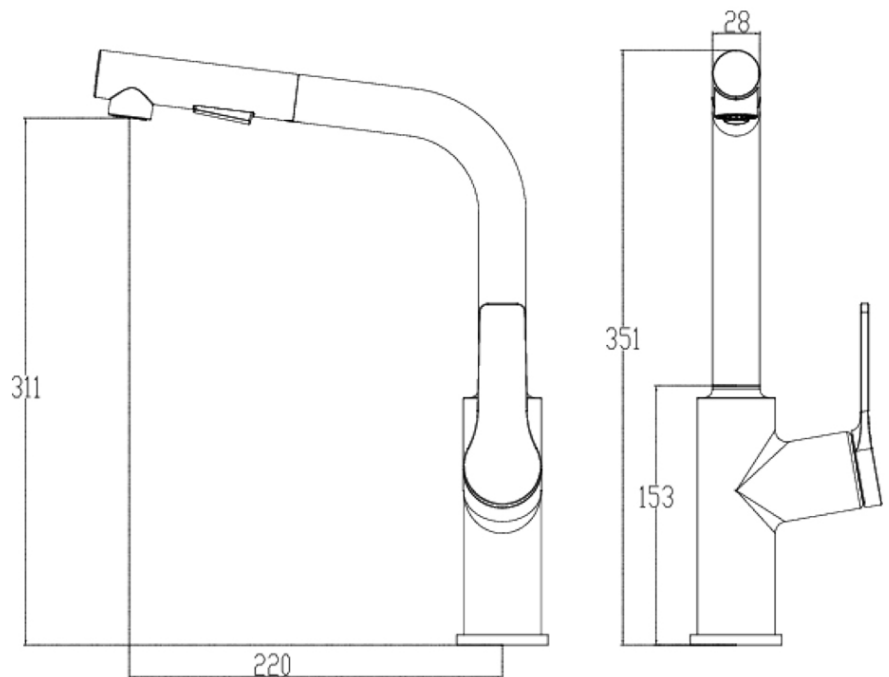

### Additional Notes

- 35mm Ceramic Cartridge
- 360 Degree Swivel Range

\*Please visit [argentaust.com.au/warranty](http://argentaust.com.au/warranty) to view the full warranty

Note: All dimensions are in millimetres and are subject to normal manufacturing variations. Always use the physical product measurements for cut-outs and rough-ins as the technical details shown may differ from the actual product. Use acetic cured silicone sealant. Do not use epoxy type adhesives. Clean with damp cloth. Do not use abrasive cleaners, liquids or pastes.