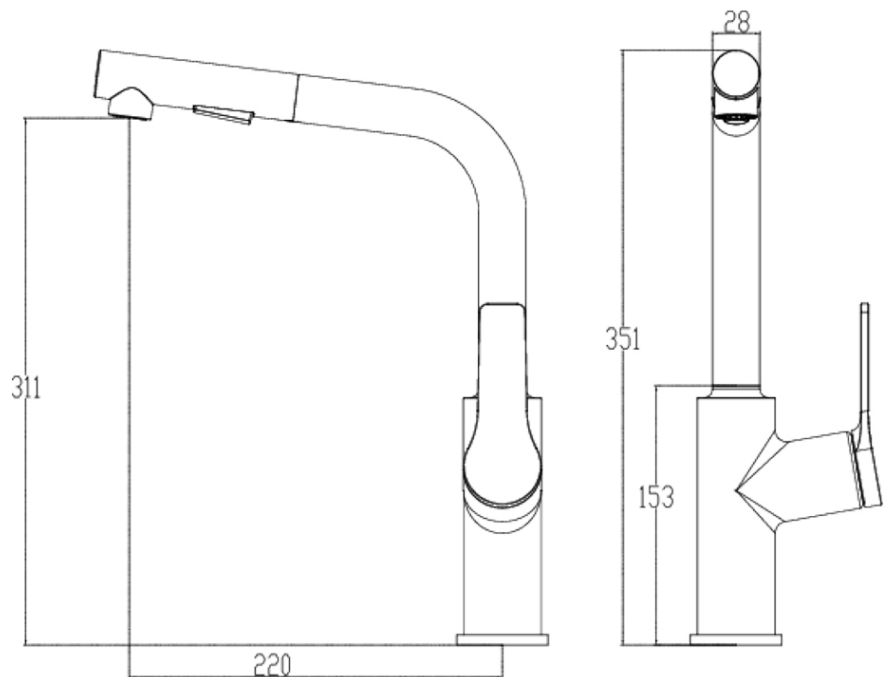

**Additional Features**

**Technical Specification**

**Required Product**

**Recommended Products**

**Additional Notes**

- 35mm Ceramic Cartridge
- 360 Degree Swivel Range

\*Please visit [argentaust.com.au/warranty](http://argentaust.com.au/warranty) to view the full warranty

*Note: All dimensions are in millimetres and are subject to normal manufacturing variations. Always use the physical product measurements for cut-outs and rough-ins as the technical details shown may differ from the actual product. Use acetic cured silicone sealant. Do not use epoxy type adhesives. Clean with damp cloth. Do not use abrasive cleaners, liquids or pastes.*