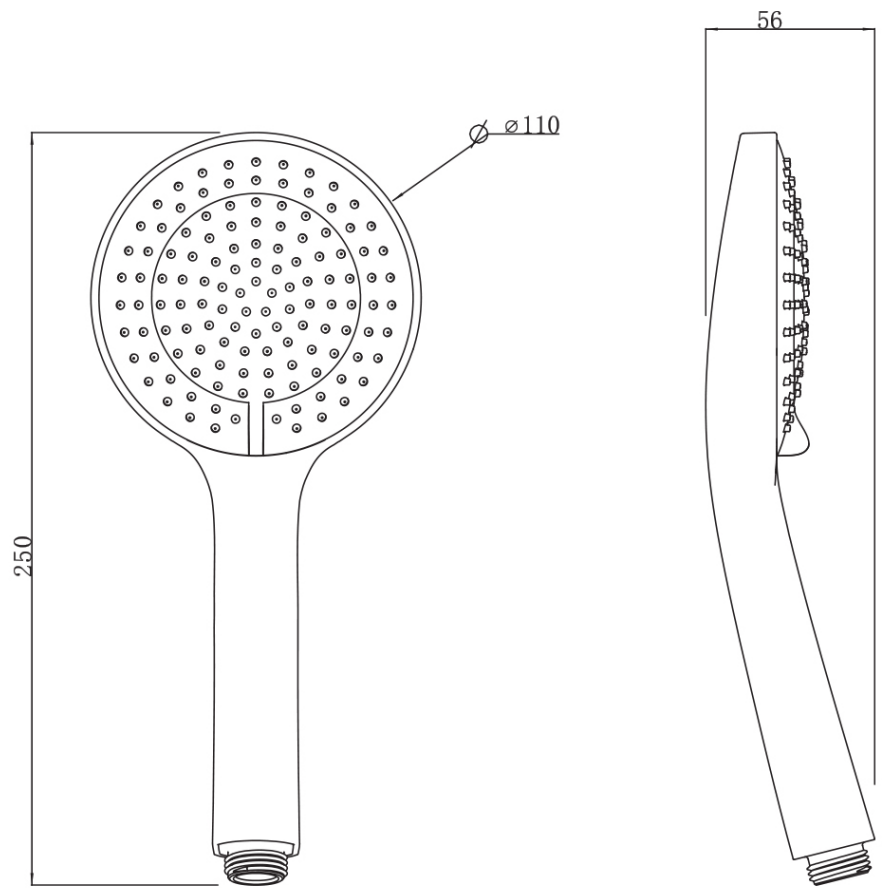

Architectura Style White Intensive Silicon Handpiece

Product Image **Product Details**

| | |
|-------------|-----------------------------------|
| SKU: | TVS06061B |
| Brand: | Villeroy & Boch |
| Range: | Architectura Style |
| Warranty: | 15 Years |
| WELS: | 3 Star 9.0 LPM, Reg #: S14465 (V) |

Additional Features **Technical Specification**

Required Product

Recommended Products

Additional Notes

- * Easy Clean Silicon Nozzles
- * White Intensive Silicon Face

Note: All dimensions are in millimetres and are subject to normal manufacturing variations. Always use the physical product measurements for cut-outs and rough-ins as the technical details shown may differ from the actual product. Use acetic cured silicone sealant. Do not use epoxy type adhesives. Clean with damp cloth. Do not use abrasive cleaners, liquids or pastes.