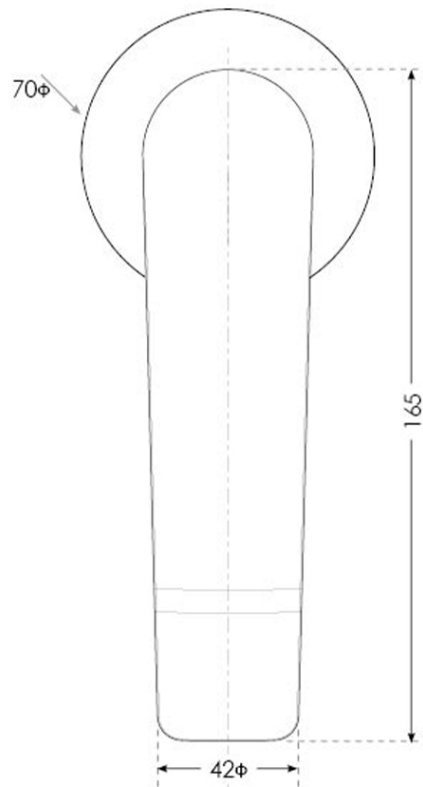

O.Novo Style ViCare Shower Mixer Trim

Brushed Nickel

Product Image **Product Details**

Code:	TVS22680XB
Brand:	Villeroy & Boch
Range:	O.Novo Style ViCare
Warranty:	15 Years*
WELS:	N/A

Additional Features **Technical Specification**

Required Product
ColourChoice TVS0033161

Recommended Products

Additional Notes

- 35mm Ceramic Cartridge
- Compact 70mm Plate
- AS1428/DDA Dimensionally Compliant

Installation Instructions

- * NOT COMPATIBLE WITH UNIVERSAL BODY
- * ONLY USE COLOURCHOICE BODY TVS0033161

*Please visit argentaust.com.au/warranty to view the full warranty

Note: All dimensions are in millimetres and are subject to normal manufacturing variations. Always use the physical product measurements for cut-outs and rough-ins as the technical details shown may differ from the actual product. Use acetic cured silicone sealant. Do not use epoxy type adhesives. Clean with damp cloth. Do not use abrasive cleaners, liquids or pastes.