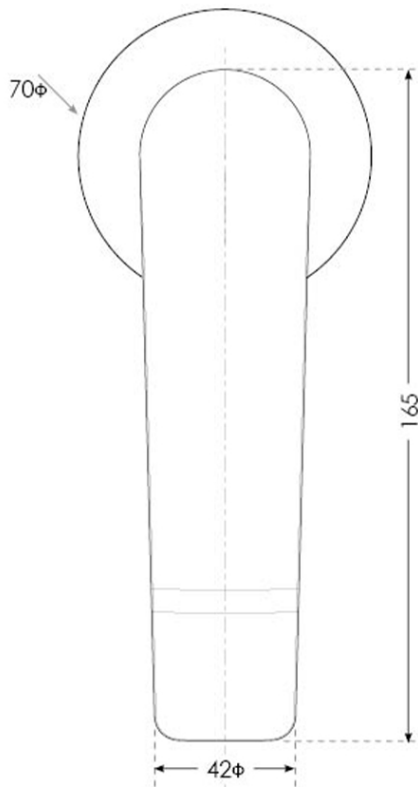

Installation Instructions

- NOT COMPATIBLE WITH UNIVERSAL BODY
- ONLY USE COLOURCHOICE BODY TVS0033161

*Please visit argentaust.com.au/warranty to view the full warranty

Note: All dimensions are in millimetres and are subject to normal manufacturing variations. Always use the physical product measurements for cut-outs and rough-ins as the technical details shown may differ from the actual product. Use acetic cured silicone sealant. Do not use epoxy type adhesives. Clean with damp cloth. Do not use abrasive cleaners, liquids or pastes.