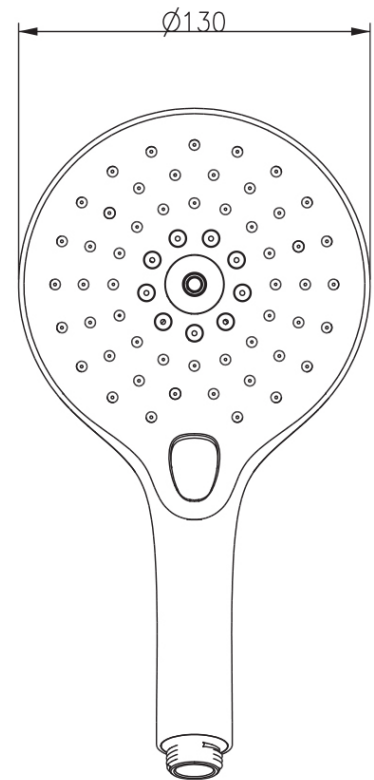

Embrace Plus Trio 130 Handpiece

Product Image

Product Details

SKU:

Brand:
Range:
Warranty:
WELS:

TVS80661B

Villeroy & Boch
Embrace Plus
15 Years
4 Star 6.0 LPM, Reg #: S14664

Additional Features

Technical Specification

Required Product

Recommended Products

Additional Notes

* Easy Clean Silicon Nozzles

Note: All dimensions are in millimetres and are subject to normal manufacturing variations. Always use the physical product measurements for cut-outs and rough-ins as the technical details shown may differ from the actual product. Use acetic cured silicone sealant. Do not use epoxy type adhesives. Clean with damp cloth. Do not use abrasive cleaners, liquids or pastes.