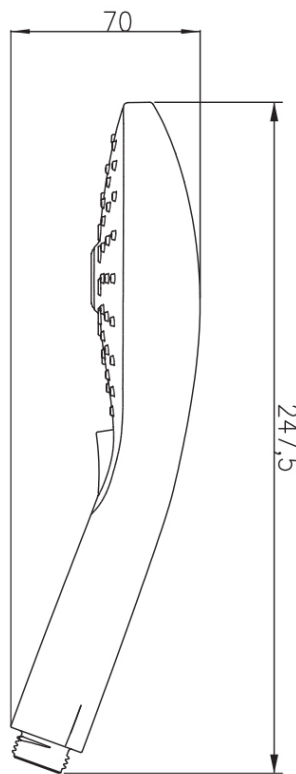

Embrace Plus Trio 130 Handpiece

Product Image

Product Details

SKU:

Brand:
Range:
Warranty:
WELS:

TVS80661B

Villeroy & Boch
Embrace Plus
15 Years
4 Star 6.0 LPM, Reg #: S14664

Additional Features

Technical Specification

Required Product

Recommended Products

Additional Notes

* Easy Clean Silicon Nozzles

Note: All dimensions are in millimetres and are subject to normal manufacturing variations. Always use the physical product measurements for cut-outs and rough-ins as the technical details shown may differ from the actual product. Use acetic cured silicone sealant. Do not use epoxy type adhesives. Clean with damp cloth. Do not use abrasive cleaners, liquids or pastes.