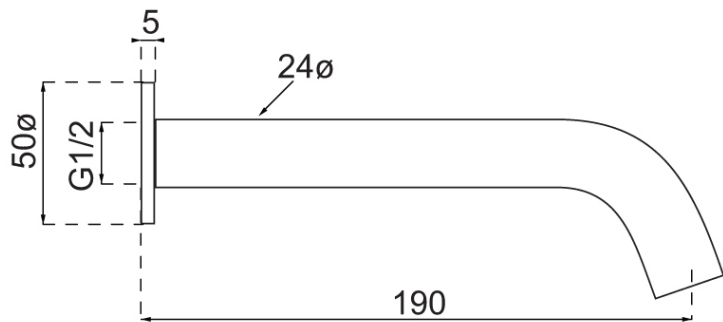

Vita Bath Spout

Product Image

Product Details

Code:	TVT110061B
Brand:	Villeroy & Boch
Range:	Vita
Warranty:	15 Years*
WELS:	N/A

Additional Features

Technical Specification

Required Product

Recommended Products

Additional Notes

- 190mm Spout

*Please visit argentaust.com.au/warranty to view the full warranty

Note: All dimensions are in millimetres and are subject to normal manufacturing variations. Always use the physical product measurements for cut-outs and rough-ins as the technical details shown may differ from the actual product. Use acetic cured silicone sealant. Do not use epoxy type adhesives. Clean with damp cloth. Do not use abrasive cleaners, liquids or pastes.