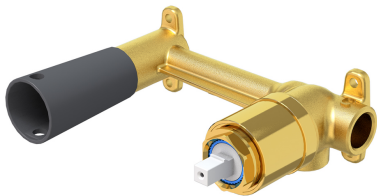

ColourChoice Wall Mounted Basin Mixer Body 35mm

Product Image **Product Details**

Code: TVW0035161
Brand: Villeroy & Boch
Range: ColourChoice
Warranty: 15 Years*
WELS: N/A

Additional Features **Technical Specification**

Required Product

Recommended Products

Additional Notes

- One Body For All Colours
- Choose Colour & Design In Final Stage of Building/Renovation
- 4 Screw Fixing for Accurate Installation
- Compact Body

Installation Instructions

* Not Compatible with Vita Wall Mounted Basin Mixer

*Please visit argentaust.com.au/warranty to view the full warranty

Note: All dimensions are in millimetres and are subject to normal manufacturing variations. Always use the physical product measurements for cut-outs and rough-ins as the technical details shown may differ from the actual product. Use acetic cured silicone sealant. Do not use epoxy type adhesives. Clean with damp cloth. Do not use abrasive cleaners, liquids or pastes.