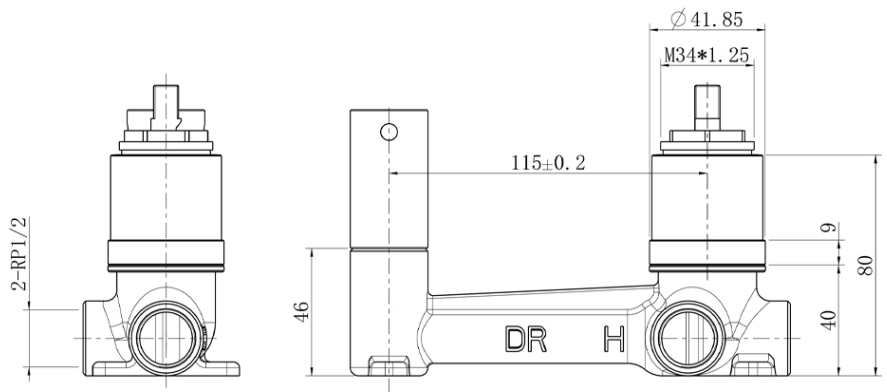

ColourChoice Wall Mounted Basin Mixer Body 35mm

Product Image **Product Details**

Code: TVW0035161
Brand: Villeroy & Boch
Range: ColourChoice
Warranty: 15 Years*
WELS: N/A

Additional Features **Technical Specification**

* Not Compatible with Vita Wall Mounted Basin Mixer

*Please visit argentaust.com.au/warranty to view the full warranty

Note: All dimensions are in millimetres and are subject to normal manufacturing variations. Always use the physical product measurements for cut-outs and rough-ins as the technical details shown may differ from the actual product. Use acetic cured silicone sealant. Do not use epoxy type adhesives. Clean with damp cloth. Do not use abrasive cleaners, liquids or pastes.