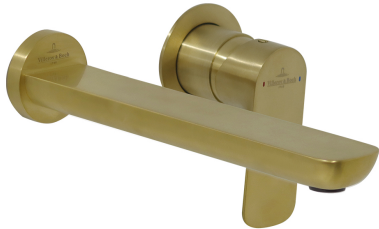

O.Novo Wall Mounted Basin Trim

Brushed Gold

Product Image **Product Details**

Code: TVW10485XB
Brand: Villeroy & Boch
Range: O.Novo
Warranty: 15 Years*
WELS: 5 Star 5 LPM, Reg #: T29587

Additional Features **Technical Specification**

Required Product
 ColourChoice TVW0035161

Recommended Products
 Optional Rectangular Plate
 TVP0559585

Additional Notes

- 115mm Centres
- 35mm Ceramic Cartridge
- Spout Can Be Positioned On The Left Hand Side Of The Mixer Only