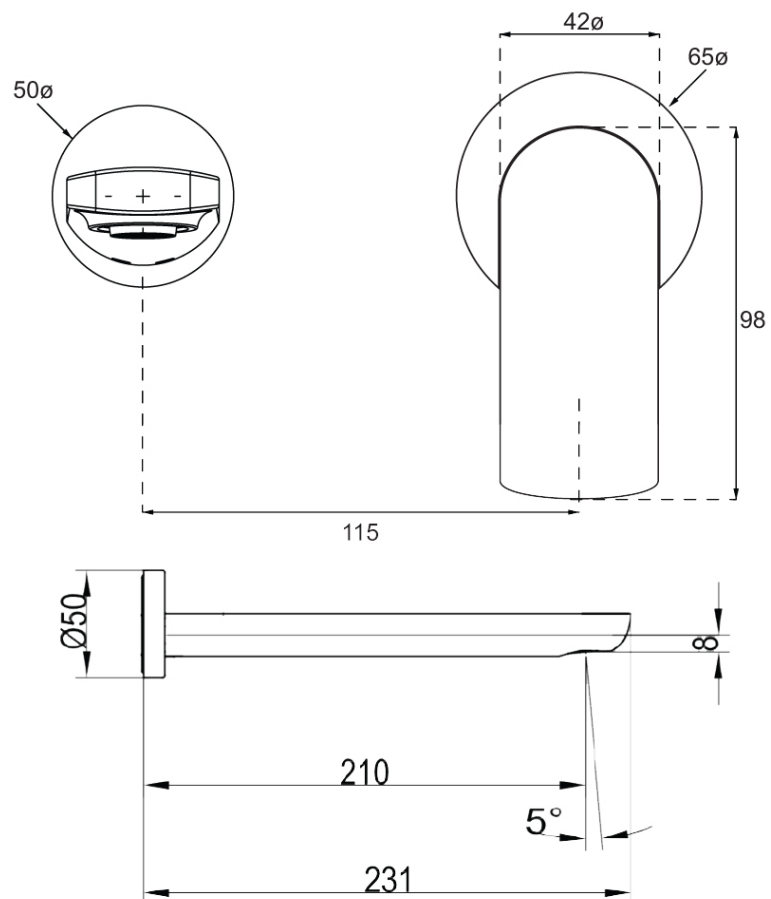

O.Novo Wall Mounted Basin Trim

Brushed Gold

Product Image **Product Details**

Code: TVW10485XB
Brand: Villeroy & Boch
Range: O.Novo
Warranty: 15 Years*
WELS: 5 Star 5 LPM, Reg #: T29587

Additional Features **Technical Specification**

Required Product
 ColourChoice TVW0035161

Recommended Products
 Optional Rectangular Plate
 TVP0559585

Additional Notes

- 115mm Centres
- 35mm Ceramic Cartridge
- Spout Can Be Positioned On The Left Hand Side Of The Mixer Only

Installation Instructions

- * NOT COMPATIBLE WITH UNIVERSAL BODY
- * ONLY USE COLOURCHOICE BODY TVW0035161

*Please visit argentaust.com.au/warranty to view the full warranty

Note: All dimensions are in millimetres and are subject to normal manufacturing variations. Always use the physical product measurements for cut-outs and rough-ins as the technical details shown may differ from the actual product. Use acetic cured silicone sealant. Do not use epoxy type adhesives. Clean with damp cloth. Do not use abrasive cleaners, liquids or pastes.