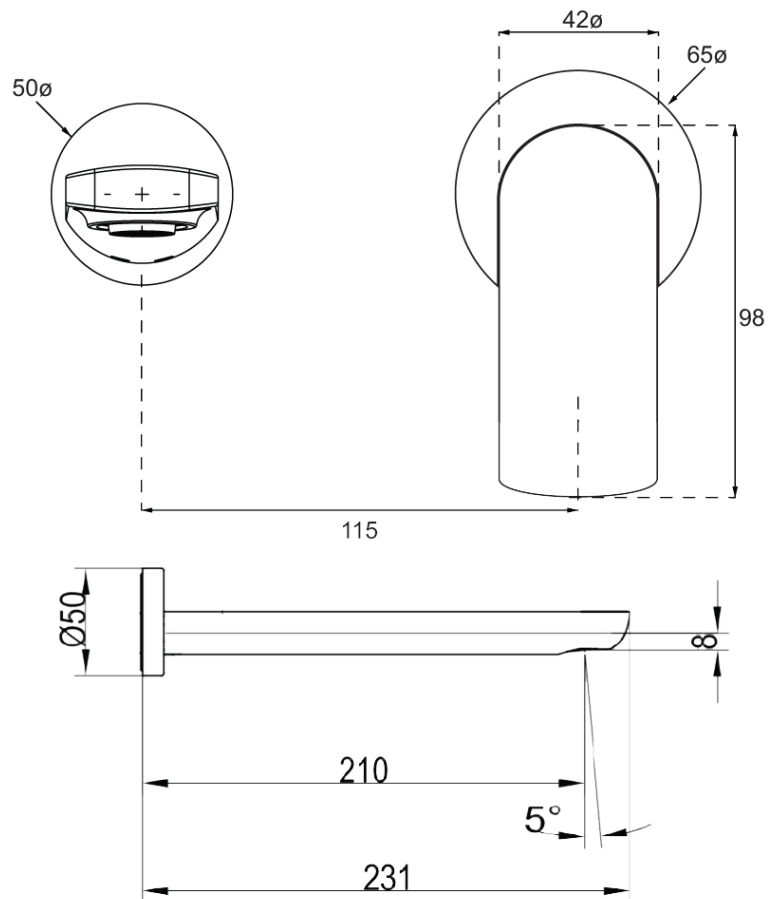

O.Novo Wall Mounted Basin Trim

Matte Black

Product Image **Product Details**

Code: TVW10495XB
Brand: Villeroy & Boch
Range: O.Novo
Warranty: 15 Years*
WELS: 5 Star 5 LPM, Reg #: T29587

Additional Features **Technical Specification**

Required Product
 ColourChoice TVW0035161

Recommended Products
 Optional Rectangular Plate
 TVP0559595

Additional Notes

- 115mm Centres
- 35mm Ceramic Cartridge
- Spout Can Be Positioned On The Left Hand Side Of The Mixer Only

Installation Instructions

- * NOT COMPATIBLE WITH UNIVERSAL BODY
- * ONLY USE COLOURCHOICE BODY TVW0035161

*Please visit argentaust.com.au/warranty to view the full warranty

Note: All dimensions are in millimetres and are subject to normal manufacturing variations. Always use the physical product measurements for cut-outs and rough-ins as the technical details shown may differ from the actual product. Use acetic cured silicone sealant. Do not use epoxy type adhesives. Clean with damp cloth. Do not use abrasive cleaners, liquids or pastes.