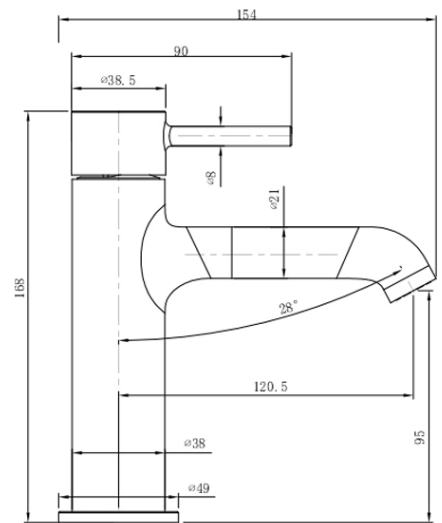

Vita Basin Mixer

Brushed Nickel

Product Image

Product Details

Code:	TVW1103580
Brand:	Villeroy & Boch
Range:	Vita
Warranty:	15 Years*
WELS:	5 Star 5 LPM, Reg #: T37243

Additional Features

Technical Specification

Required Product

Recommended Products

Additional Notes

- 25mm Ceramic Cartridge

*Please visit argentaust.com.au/warranty to view the full warranty

Note: All dimensions are in millimetres and are subject to normal manufacturing variations. Always use the physical product measurements for cut-outs and rough-ins as the technical details shown may differ from the actual product. Use acetic cured silicone sealant. Do not use epoxy type adhesives. Clean with damp cloth. Do not use abrasive cleaners, liquids or pastes.