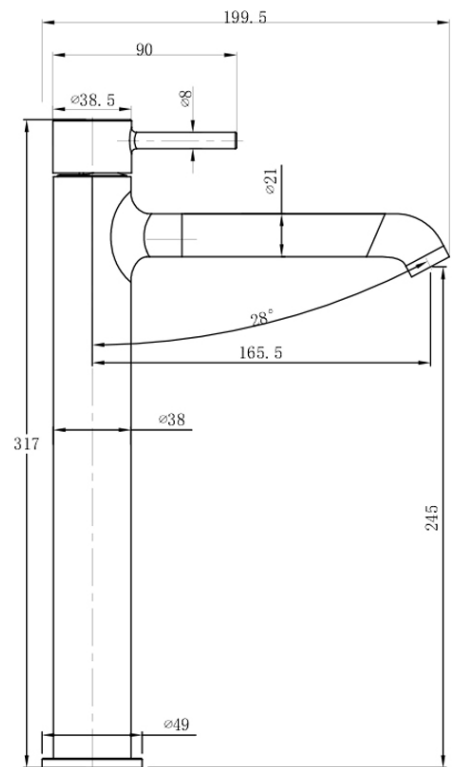

# Vita Vessel Basin Mixer

Matte Black

**Product Image**

**Product Details**

<b>Code:</b>	<b>TVW1106595</b>
Brand:	Villeroy & Boch
Range:	Vita
Warranty:	15 Years*
WELS:	5 Star 6 LPM, Reg #: T37267

**Additional Features**

**Technical Specification**

**Required Product**

**Recommended Products**

**Additional Notes**

- 25mm Ceramic Cartridge

\*Please visit [argentaust.com.au/warranty](http://argentaust.com.au/warranty) to view the full warranty

Note: All dimensions are in millimetres and are subject to normal manufacturing variations. Always use the physical product measurements for cut-outs and rough-ins as the technical details shown may differ from the actual product. Use acetic cured silicone sealant. Do not use epoxy type adhesives. Clean with damp cloth. Do not use abrasive cleaners, liquids or pastes.