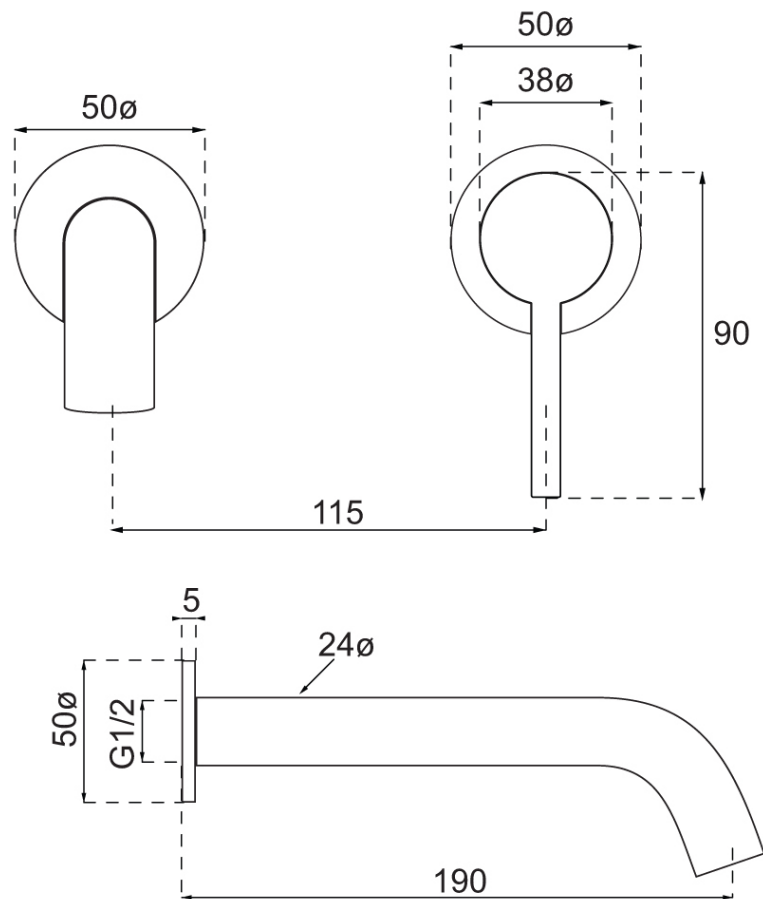

Vita 25 Wall Mounted Basin Trim

Product Image

Product Details

Code: TVW11112XB
Brand: Villeroy & Boch
Range: Vita
Warranty: 15 Years*
WELS: 5 Star 6 LPM, Reg #: T37236

Additional Features

Required Product
 ColourChoice TVW0025161

Recommended Products

Additional Notes

- 115mm Centres
- 25mm Ceramic Cartridge
- Spout Can Be Positioned On The Left Hand Side Of The Mixer Only
- Uses 50mm Micro Plates & Unique Micro 25mm ColourChoice Body

Installation Instructions
 * NOT COMPATIBLE WITH UNIVERSAL BODY
 * ONLY USE COLOURCHOICE BODY TVW0025161

Technical Specification

*Please visit argentaust.com.au/warranty to view the full warranty

Note: All dimensions are in millimetres and are subject to normal manufacturing variations. Always use the physical product measurements for cut-outs and rough-ins as the technical details shown may differ from the actual product. Use acetic cured silicone sealant. Do not use epoxy type adhesives. Clean with damp cloth. Do not use abrasive cleaners, liquids or pastes.