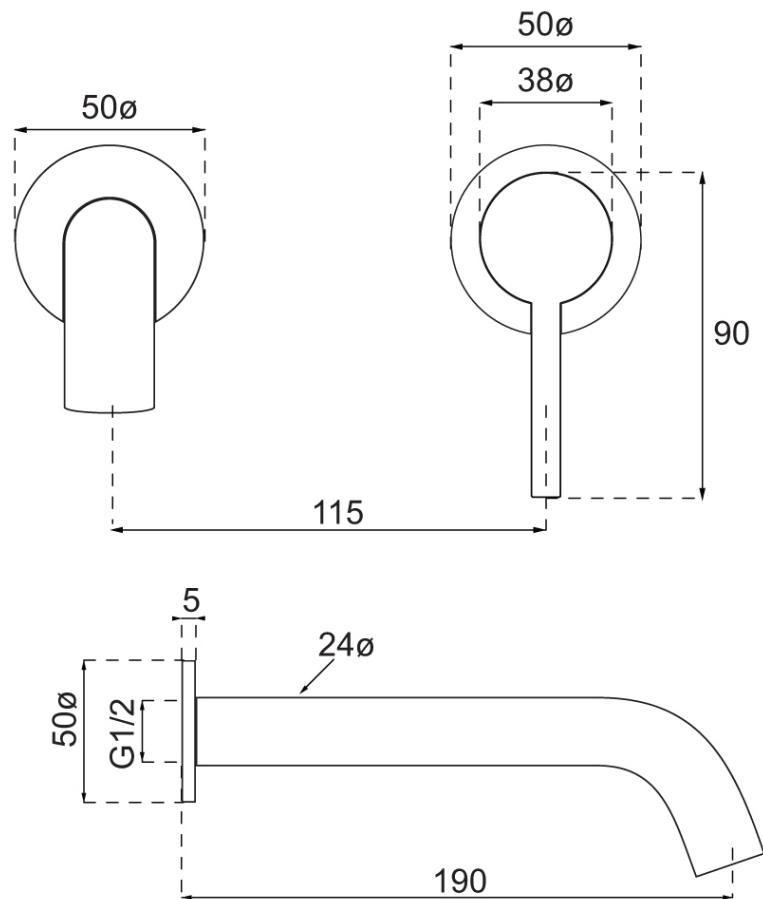

Vita 25 Wall Mounted Basin Trim

Brushed Nickel

Product Image

Product Details

Code:	TVW11180XB
Brand:	Villeroy & Boch
Range:	Vita
Warranty:	15 Years*
WELS:	5 Star 6 LPM, Reg #: T37236

Additional Features

Required Product
ColourChoice TVW0025161

Recommended Products
Optional Rectangular Plate
TVP0669680

Additional Notes

- 115mm Centres
- 25mm Ceramic Cartridge
- Spout Can Be Positioned On The Left Hand Side Of The Mixer Only
- Uses 50mm Micro Plates & Unique Micro 25mm ColourChoice Body

Installation Instructions

* NOT COMPATIBLE WITH UNIVERSAL BODY

* ONLY USE COLOURCHOICE BODY TVW0025161

Technical Specification

*Please visit argentaust.com.au/warranty to view the full warranty

Note: All dimensions are in millimetres and are subject to normal manufacturing variations. Always use the physical product measurements for cut-outs and rough-ins as the technical details shown may differ from the actual product. Use acetic cured silicone sealant. Do not use epoxy type adhesives. Clean with damp cloth. Do not use abrasive cleaners, liquids or pastes.