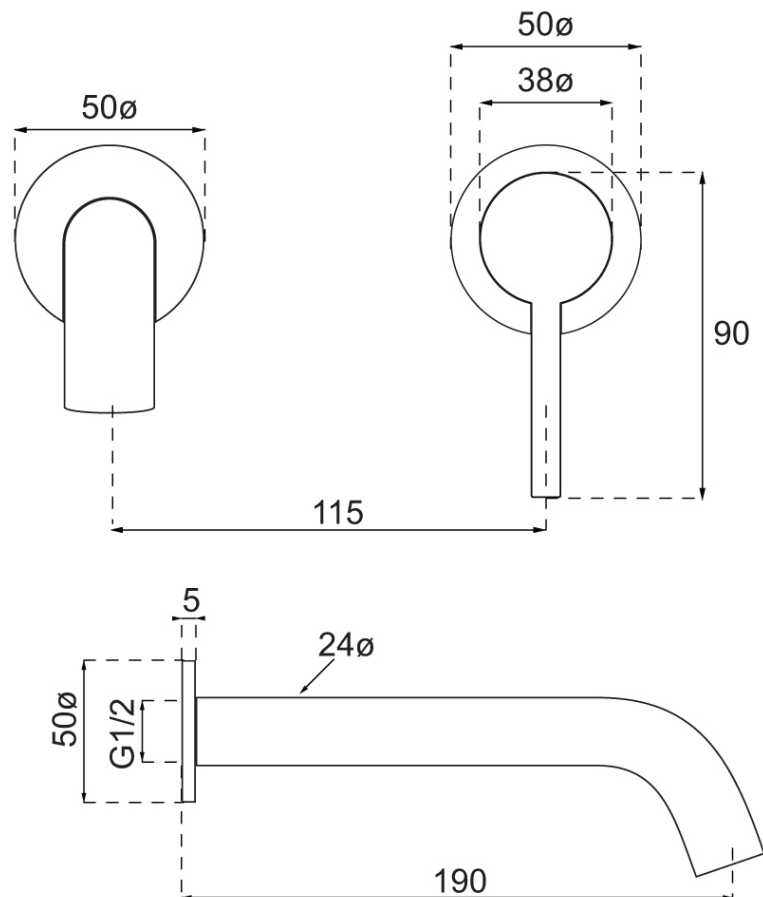

Additional Features **Technical Specification**

Required Product
ColourChoice TVW0025161

Recommended Products
Optional Rectangular Plate
TVP0669690

Additional Notes

- 115mm Centres
- 25mm Ceramic Cartridge
- Spout Can Be Positioned On The Left Hand Side Of The Mixer Only
- Uses 50mm Micro Plates & Unique Micro 25mm ColourChoice Body

Installation Instructions

- NOT COMPATIBLE WITH UNIVERSAL BODY
- ONLY USE COLOURCHOICE BODY TVW0025161